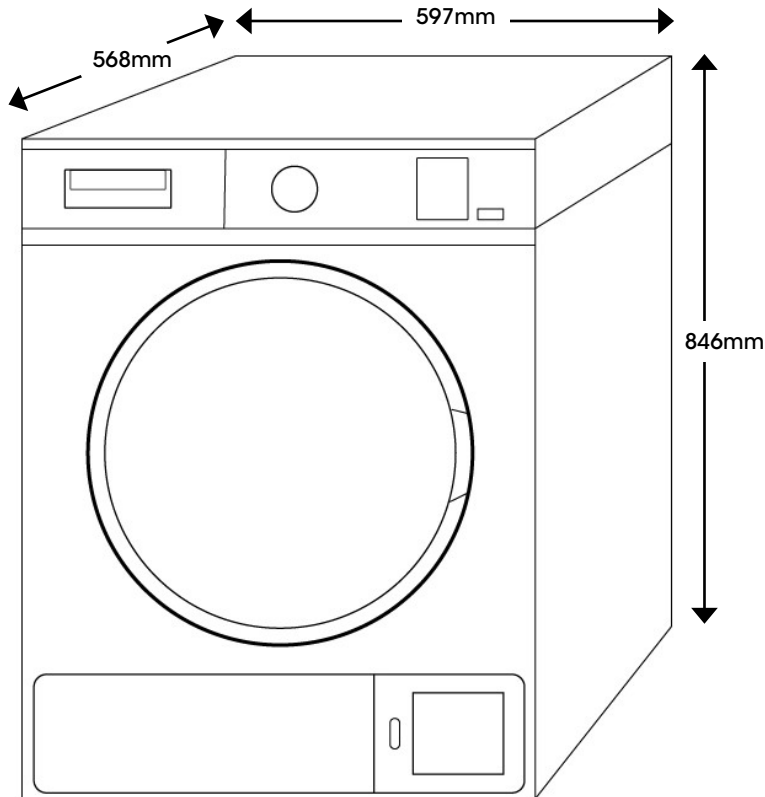

EHPD700W

7kg Heat Pump Dryer

Euromaid

SPECIFICATIONS

Electrical Connection	10A Plug
Power	220 - 240V / 50Hz
Power Cord Length	1.4 M
Energy Star Rating	6
kWh per year*	144

DIMENSIONS (W x D x H)

Product Boxed	650 x 585 x 880mm
Product Un-boxed	597 x 568 x 846mm

WEIGHT

Product Boxed	41.5kg
Product Un-boxed	40.5kg

WARRANTY

Product	2 Years Parts and Labour

*When using the Cotton Extra Dry, Dryness Level 1, once per week.

VERSION NO. 20211014

Product and cut-out dimensions are to be used as a guide only. Please refer to actual product before installing, or refer to the instruction manual or website for full instructions

www.euromaid.com.au