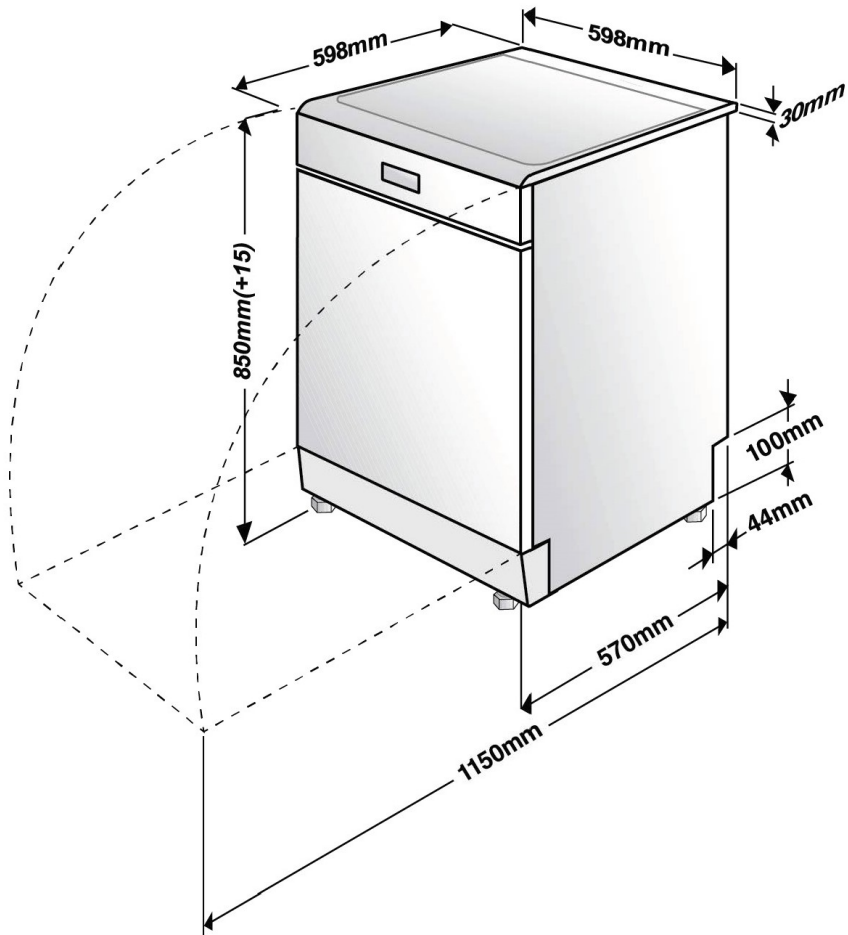

EDW14W

60cm Freestanding Dishwasher

Euromaid

SPECIFICATIONS

Electrical Connection	10A Plug
Power	220 – 240V / 50Hz
Total Wattage	2100W
Heating Element	1800W
Motor	Universal
Energy Rating	3 Stars
Water Rating	3.5 Stars
Noise Level	52dB

DIMENSIONS (W X H X D)

Product Boxed (mm)	657 x 897 x 674
Product Un-boxed (mm)	598 x 850 – 865 x 598
Cut-Out (mm)	600 x 855 – 870 x 600

WEIGHT

Product Boxed (kg)	54.7
Product Un-boxed (kg)	50.8

WARRANTY

2 Years	Parts and Labour

VERSION NO. 20200316