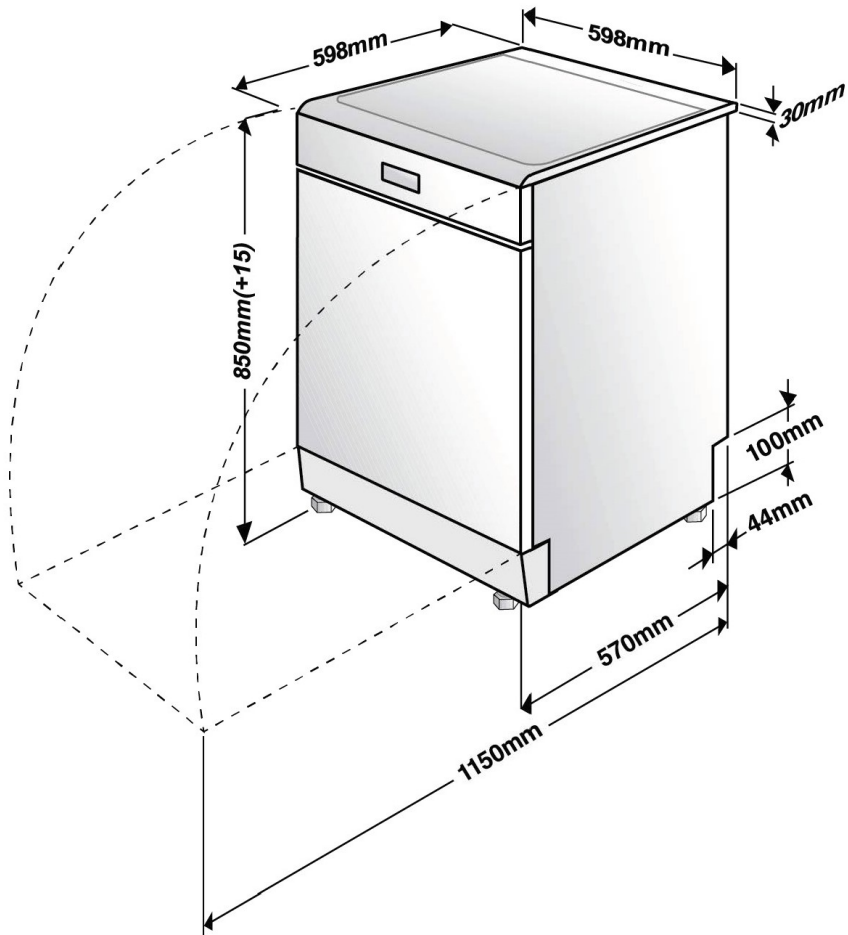

EDW14S

60cm Freestanding Dishwasher

Euromaid

FEATURES	
Finish	Stainless Steel
Place Settings	14
Display	LED Indicators
Controls	Knob Selector
Cutlery Tray	Mini Side Tray
Upper Basket Type	Fixed
Cutlery Basket	Included
No. of Spray Arms	2
Adjustable Plate Holders	None
Drying System	Natural
Delay Start	No
Flood Protection	Overflow Sensor
Rinse Aid Indicator	Yes
Internal Tub Material	Stainless Steel
Filter Type	3 Stage

PROGRAMS	
Program 1	Eco 45°
Program 2	Intensive 70°
Program 3	Daily 65°
Program 4	Quick 60°
Program 5	Mini 35°

AUXILIARY FUNCTIONS	
Function 1	Half Load

EDW14S

60cm Freestanding Dishwasher

Euromaid

SPECIFICATIONS

Electrical Connection	10A Plug
Power	220 – 240V / 50Hz
Total Wattage	2100W
Heating Element	1800W
Motor	Universal
Energy Rating	3 Stars
Water Rating	3.5 Stars
Noise Level	52dB

DIMENSIONS (W X H X D)

Product Boxed (mm)	657 x 897 x 674
Product Un-boxed (mm)	598 x 850 – 865 x 598
Cut-Out (mm)	600 x 855 – 870 x 600