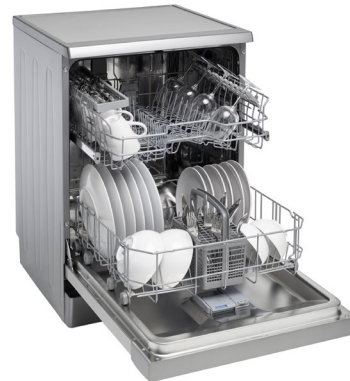

EDW14S

60cm Freestanding Dishwasher

Euromaid

FEATURES	
Finish	Stainless Steel
Place Settings	14
Display	LED Indicators
Controls	Knob Selector
Cutlery Tray	Mini Side Tray
Upper Basket Type	Fixed
Cutlery Basket	Included
No. of Spray Arms	2
Adjustable Plate Holders	None
Drying System	Natural
Delay Start	No
Flood Protection	Overflow Sensor
Rinse Aid Indicator	Yes
Internal Tub Material	Stainless Steel
Filter Type	3 Stage

PROGRAMS	
Program 1	Eco 45°
Program 2	Intensive 70°
Program 3	Daily 65°
Program 4	Quick 60°
Program 5	Mini 35°

AUXILIARY FUNCTIONS	
Function 1	Half Load

EDW14S

60cm Freestanding Dishwasher

Euromaid

SPECIFICATIONS

Electrical Connection	10A Plug
Power	220 – 240V / 50Hz
Total Wattage	2100W
Heating Element	1800W
Motor	Universal
Energy Rating	3 Stars
Water Rating	3.5 Stars
Noise Level	52dB

DIMENSIONS (W X H X D)

Product Boxed (mm)	657 x 897 x 674
Product Un-boxed (mm)	598 x 850 – 865 x 598
Cut-Out (mm)	600 x 855 – 870 x 600