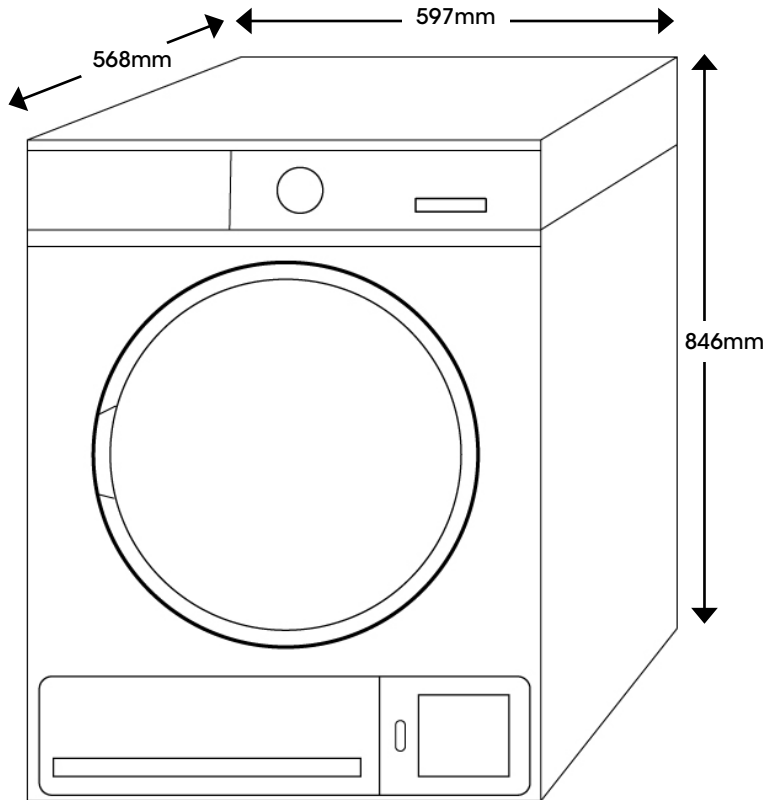

ECD700W

7kg Condenser Dryer

Euromaid

FEATURES

Colour	White
Capacity	7kg
No. Of Programs	15
Delay Start	3 / 6 / 9 hrs
Child Lock	Yes
Program Selector	Dial
Control Type	Button
Display Type	Red LED Indicator
Anti-Crease Function	Yes (2 Hours)
Warning Indicators	Clean Filter / Empty Water Tank
Internal Light	No

ECD700W

7kg Condenser Dryer

Euromaid

SPECIFICATIONS

Electrical Connection	10A Plug
Power	220 - 240V / 50Hz
Power Cord Length	1.4 M
Energy Star Rating	2
kWh per year*	310

DIMENSIONS (W x D x H)

Product Boxed	650 x 585 x 880mm
Product Un-boxed	597 x 568 x 846mm