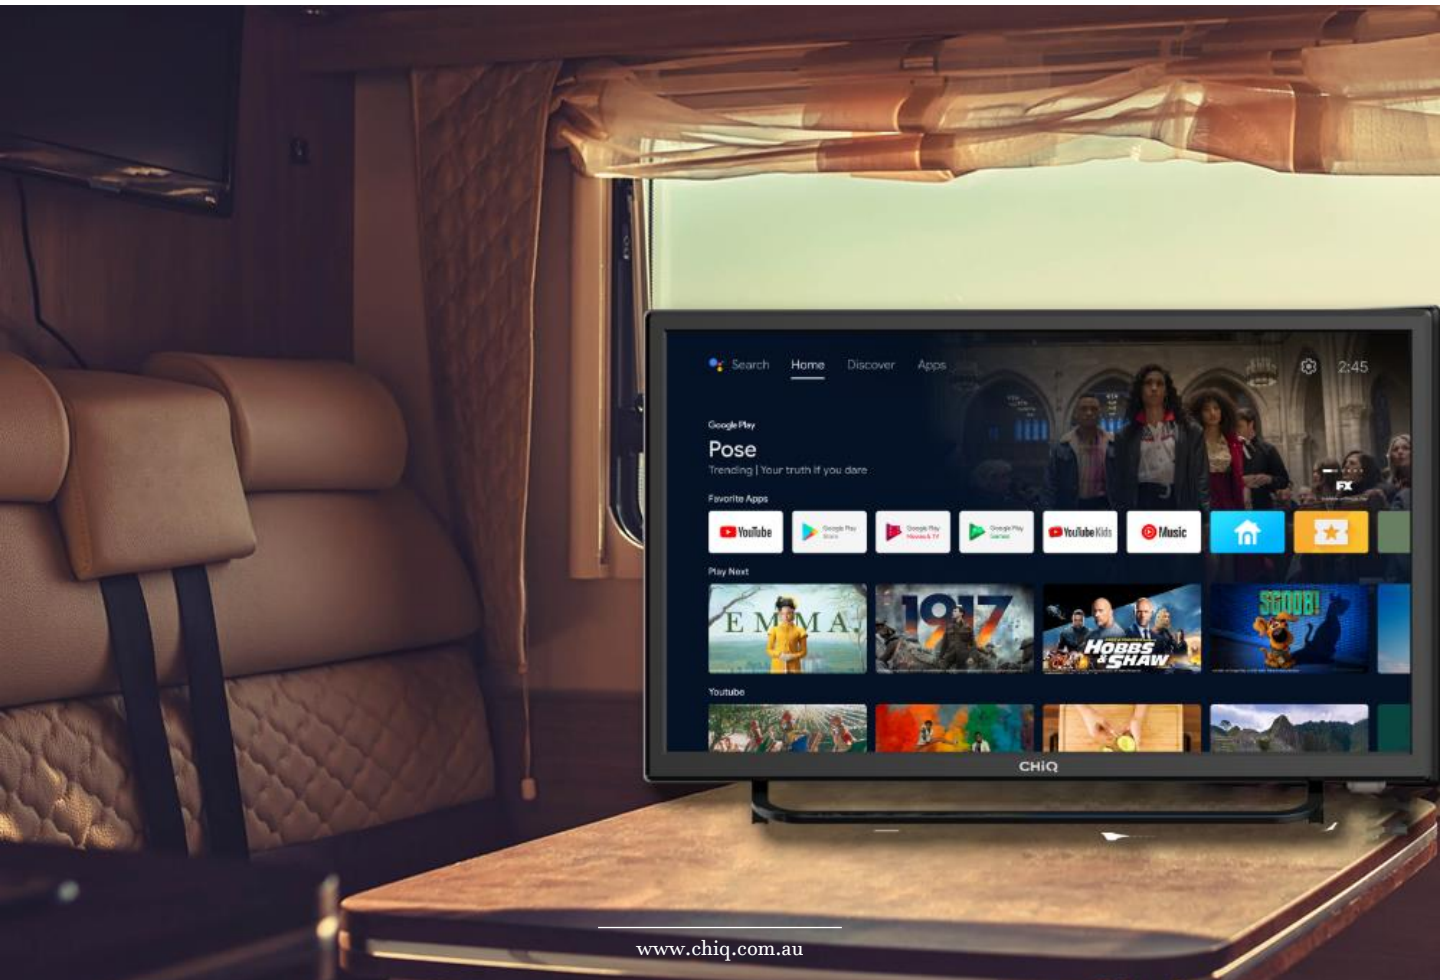

24" HD Android TV

CHI Q

L24D6C

12V DC

3 year warranty

DISPLAY SIZE
24"/61cm

RESOLUTION
HD

AUDIO
**DOLBY DAP
DBX-TV**

Cast your favourite entertainment content from your Android or iOS device.

Dolby Audio uses advanced processing technology to create a dynamic audio experience.

High-dynamic-range video. Key feature of HDR video are brighter whites, deeper black, and at least a 10-bit colour depth.

HLG is designed for broadcast cable, satellite and live TV. It uses multiple routes to progress picture quality and produce vivid images.

ROM(8GB)

The 8GB of ROM stores more content and which supports a very fluent operation.