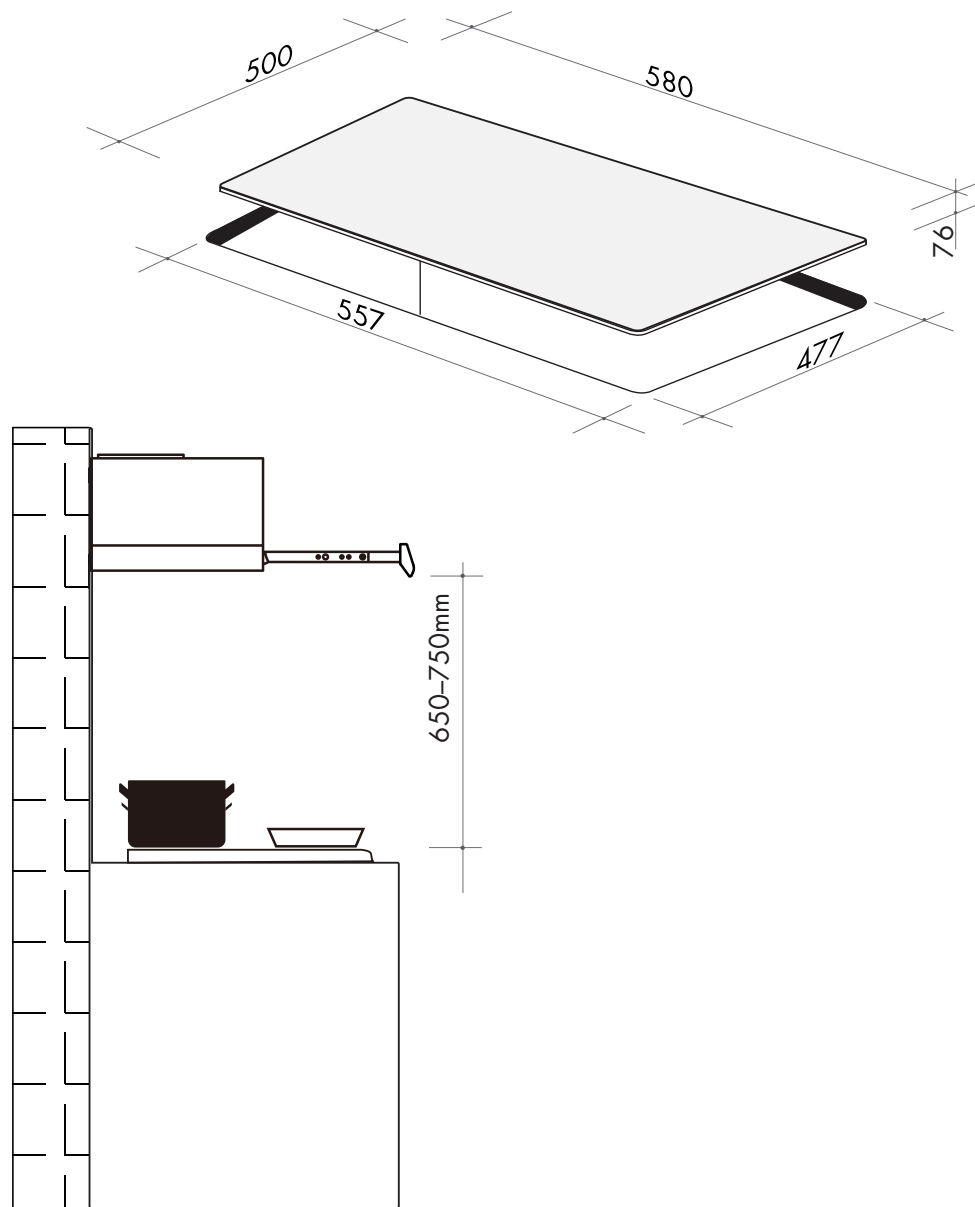

CAEH1

60cm electric cooktop

NB: drawings are not to scale — they are to be used. For detailed installation instructions, please refer to user guide.

Australia National Telephone Number 1300 694 583 New Zealand Telephone Number 0508 458 369
ARTUSI showrooms are open Tuesday to Friday from 9am-5pm and Saturdays 10am-4pm

artusi.com.au

NSW & ACT
(head office)

48 Moore Street
Leichhardt
02 8569 4699

VIC | SA

1211 Toorak Road
CAMBERWELL
03 9809 2155

TASMANIA

Crisp Ikin
3 Pear Avenue
DERWENT PARK 7009
03 6272 7386

QLD

1/42 Cavendish Road
COORPAROO
07 3397 0850

WA | NT

10/55 Howe Street
OSBORNE PARK
08 9201 9188

New Zealand

PO Box 11.160
Sockburn Christchurch
03 344 5913