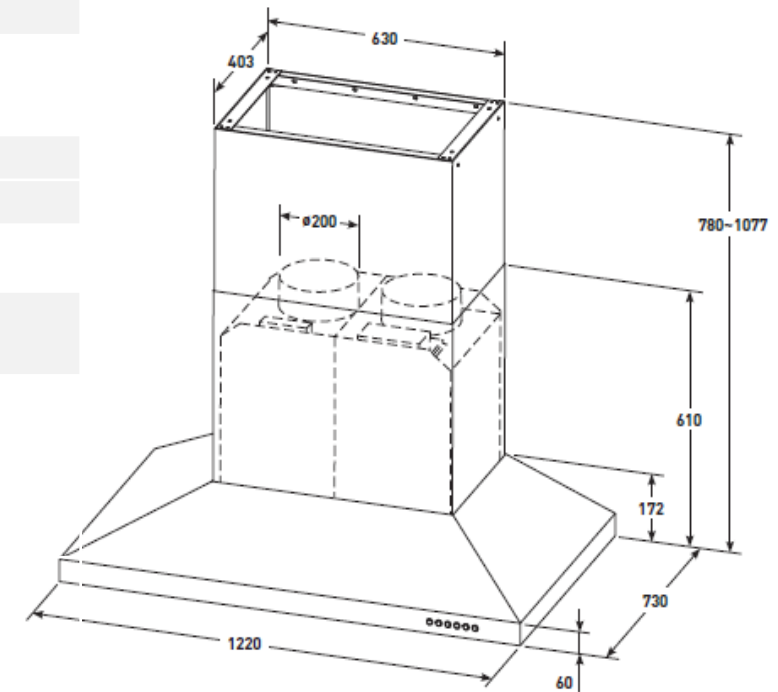

- 4 centrally located LED downlights to light up your cooking area when you need it.

Specifications

	BRC214SA
Short description	1220mm Stainless Steel Outdoor Canopy Hood
Nominal width (mm)	1200
Finish	304 grade Stainless Steel
Number of fans/speeds	2/4
Control panel	Push Button
Remote control	Yes
Max. airflow (m3/h)	2300 M3/H
Noise level dB(A) (high/low)	67/54
Lighting	4 x 3w LED lights
Filters	6 x Stainless Steel Baffle
Front re-circulation	No
Top or rear duct hole	Top
Product Dimensions H x W x D (mm)	780-1077 x 1220 x 730

MODEL	WIDTH	HEIGHT	DEPTH	WEIGHT
BRC214SA	1200mm	780-1077mm	730mm	50.2kg

Supporting Material

POS update in progress

New Website
beefeaterbbq.com

New Beefeater Full-Range Brochure in progress

Trade Connect

Mobile Responsive Website
beefeaterbbq.com