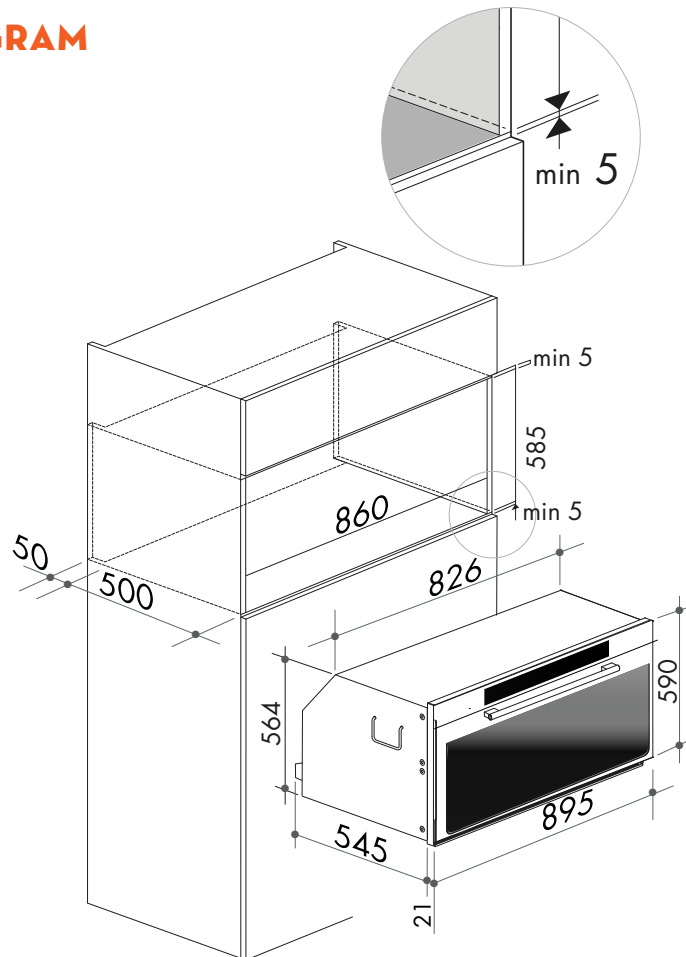

WA & NT
 Unit 10/55 Howe Street
 Osborne Park
 F 08 9201 9188

New Zealand
 PO Box 11,160
 Sockburn Christchurch
 F 03 344 5906

MODEL AO960B

90CM BUILT-IN ELECTRIC OVEN

MADE
IN ITALY24 MONTH
WARRANTY

90CM

COOKING
FUNCTIONSSHELF
POSITIONSTRIPLE
GLAZING

TECHNICAL DIAGRAM

NB: drawings are not to scale — they are to be used for detailed installation instructions, please refer to user guide.

EAN 9347777002457

AR210519

AO960B Black Glass Built-in Oven

Power Consumption: 3.5kW/hr