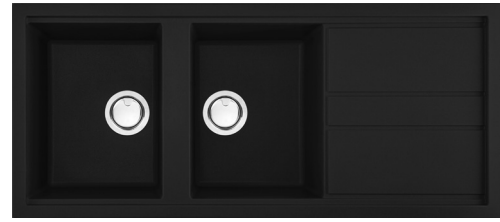

GRANITEK DOUBLE-BOWL SINK WITH DRAINER

MODEL AGS1162 B/W

ARTUSI
THE ART OF LIVING

AGS1162B

AGS1162W

MADE IN ITALY

30 YEAR WARRANTY

FLUSHMOUNT