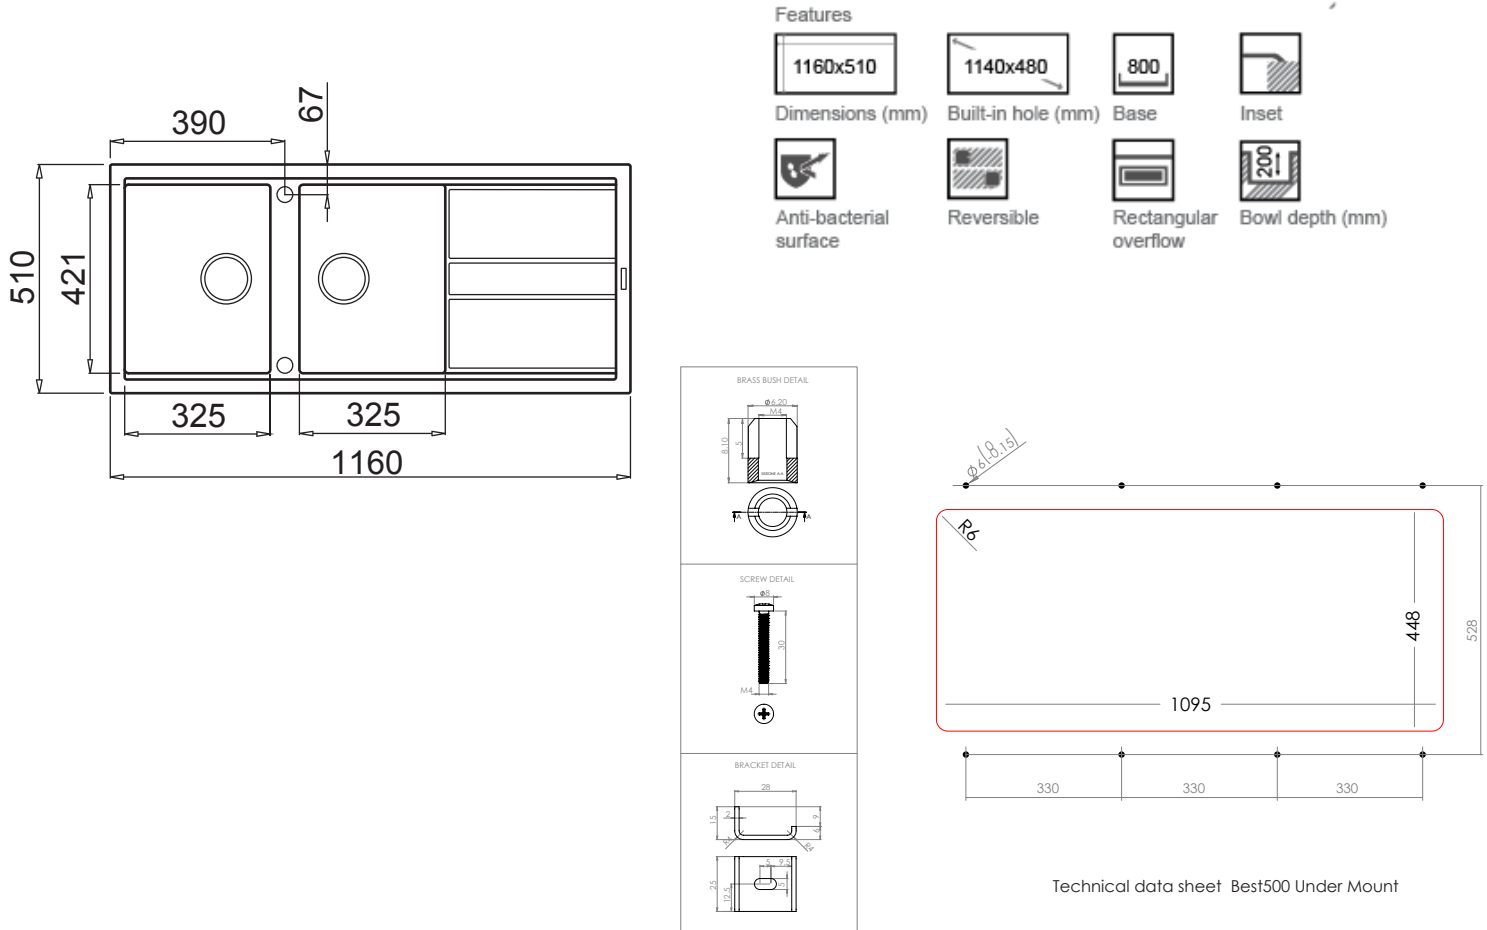

TECHNICAL INFORMATION

- 1160 x 510mm
- built-in: 1140 x 480mm

EAN AGS1162B: 9347777001467

EAN AGS1162W: 9347777001474

AR18062021

DISCLAIMER

Eurolinx PTY LTD, is continually seeking ways to improve the design specifications, aesthetics and production techniques of its products. As a result alterations to our products and designs take place continually. Whilst every effort is made to produce information and literature that is up to date, this brochure should not be regarded as an infallible guide to the current specifications, nor does it constitute an offer for the sale of any particular product. Product dimensions indicated in our literature is indicative only. Actual product only should be used to define dimension cut outs. Distributors, and retailers are not agents of Eurolinx and are not authorized to bind Eurolinx by any express or implied undertaking or representation.

New Zealand
PO Box 11,160
Sockburn Christchurch
F 03 344 5906

GRANITEK DOUBLE-BOWL SINK WITH DRAINER

MODEL AGS1162 B/W

TECHNICAL DIAGRAM

NB: drawings are not to scale — they are to be used for detailed installation instructions, please refer to user guide.