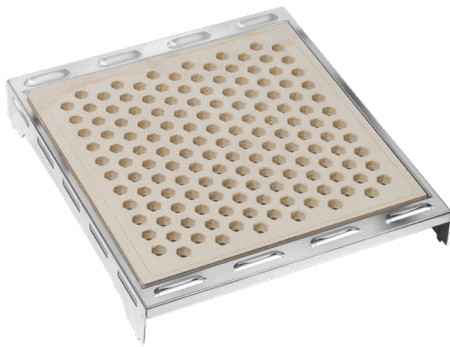

## MODEL ARDH1 BBQ ROASTING DISH

### FEATURES

- Used as an insert and alternative to the cast hotplate surface
- Designed to sit over 2 gas burners
- Can be used for smoking or roasting cuts of meat and fish
- Non-stick Teflon cooking surface
- Sits inside a stainless steel base
- Can be used with AFT1
- Suitable for all Artusi BBQ models

## MODEL AFT1 CERAMIC GRILL BRICK

### FEATURES

- Reduces Cold Spots on the Grill surface
- The ceramic tile distributes the heat evenly for better cooking results, while at the same time improves the gas consumption
- Allows food to be cooked by even heat distribution by the ceramic tile
- Maintains the food juices
- Enhances BBQ flavour in grilled foods
- Can be used with ARDH1
- Suitable for all Artusi BBQ models