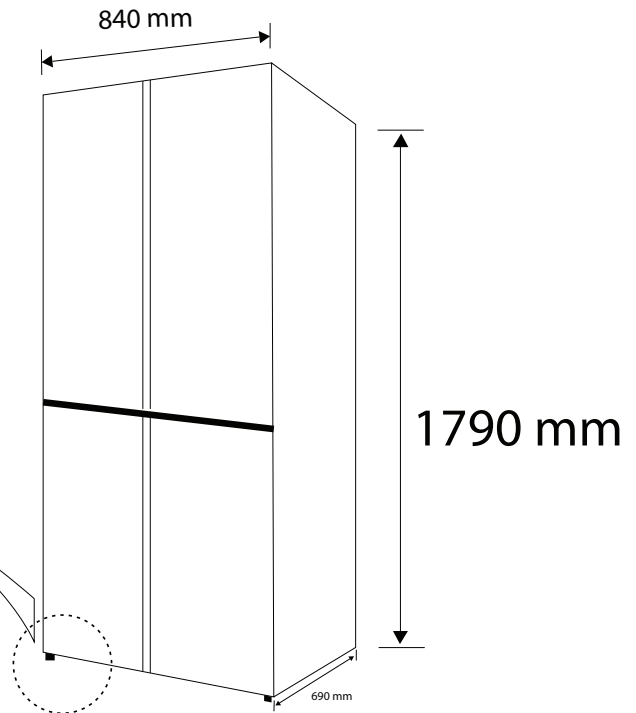

84CM FREESTANDING FOUR DOOR REFRIGERATOR & FREEZER

MODEL AFDF62OX

ARTUSI
THE ART OF LIVING

NB: drawings are not to scale — they are to be used for detailed installation instructions, please refer to user guide.

EAN 9347777004208

AR09082022

DISCLAIMER

Eurolinx PTY LTD, is continually seeking ways to improve the design specifications, aesthetics and production techniques of its products. As a result alterations to our products and designs take place continually. Whilst every effort is made to produce information and literature that is up to date, this brochure should not be regarded as an infallible guide to the current specifications, nor does it constitute an offer for the sale of any particular product. Product dimensions indicated in our literature is indicative only. Actual product only should be used to define dimension cut outs. Distributors, and retailers are not agents of Eurolinx and are not authorized to bind Eurolinx by any express or implied undertaking or representation.

FOLLOW US ON: [instagram.com/artusi_appliances](https://www.instagram.com/artusi_appliances)

www.linkedin.com/company/eurolinx-pty-ltd-t-a-lve/

Australia National Telephone Number 1300 (694 583) New Zealand Telephone Number 64 3 344 5913
Artusi showroom hours: Tuesday to Friday - 9am-5pm, Saturday - 10am-4pm, Sunday and Monday - closed
* Melbourne showroom hours: Tuesday to Saturday - 10am-4pm

[artusi.com.au](https://www.artusi.com.au)

NSW & ACT (Head Office)
48-50 Moore Street
Leichhardt

VIC & SA
2R/131 Church Street
Hawthorn

QLD
1/42 Cavendish Road
Coorparoo

WA & NT
Unit 10/55 Howe Street
Osborne Park

New Zealand
PO Box 11.160
Sockburn Christchurch