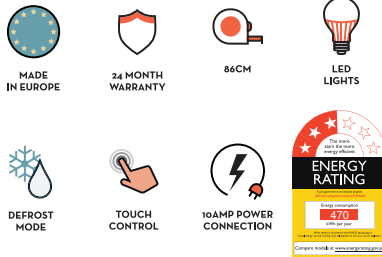

84CM FREESTANDING FOUR DOOR REFRIGERATOR & FREEZER

MODEL AFDF62OX

ARTUSI
THE ART OF LIVING

PRODUCT INFORMATION

FEATURES

- Multi Cooling NoFrost Technology
- Electroine Control (Inner Display)
- Fridge LED Lighting (Top)
- Freezer Shield
- 2 x Egg Holders
- 2 x Ice Tray
- Convertable Chill Zone / Crisper Crisper zone
- LED strip Lighting in the fridge
- Ambient Lighting
- Hotstamp guide on the Glass Shelves
- Hotstamp guide on the Door Racks
- Hotstamp guide on the freezer Drawers
- Natural Ion Tech
- Maxi Fresh Preserver Purebeam+
- Fish & Meat storage drawer
- Fruit & Vegetable Drawer
- Manual humidity control for drawers

CAPACITY

- Net capacity: 488L
- Fridge capacity: 322L
- Freezer capacity: 166L
- Wide internal opening for large platters

DISCLAIMER

Eurolinx PTY LTD, is continually seeking ways to improve the design specifications, aesthetics and production techniques of its products. As a result alterations to our products and designs take place continually. Whilst every effort is made to produce information and literature that is up to date, this brochure should not be regarded as an infallible guide to the current specifications, nor does it constitute an offer for the sale of any particular product. Product dimensions indicated in our literature is indicative only. Actual product only should be used to define dimension cut outs. Distributors, and retailers are not agents of Eurolinx and are not authorized to bind Eurolinx by any express or implied undertaking or representation.

INCLUDED HARDWARE

- Fridge:
  - 2 Tempered Glass Shelves + 1 base shelf
  - 6 Door Racks
- Freezer:
  - 4 x drawers
  - 2 x Sliding Trays

TEMPERATURE RANGE

- Fridge: 2°C to 8°C*
- Freezer: -16°C to -24°C*

DOOR

- Concealed handleless door with 'finger' grab opening slot
- Four doors