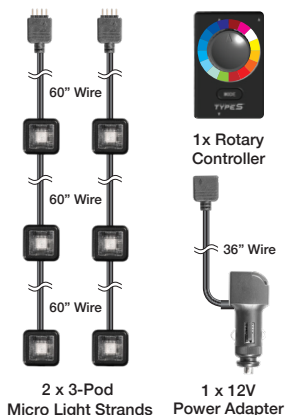

## TECHNICAL SPECIFICATION

Working voltage:	DC 12V only
Maximum amperage draw:	0.13A
Watt:	2W
LEDs:	6 x 5050 RGB

### 1) 12V Plug-in Power Adapter

Plug the power adapter into a power socket and connect the other end to the Rotary Controller. Use the arrow indication to match the correct direction.