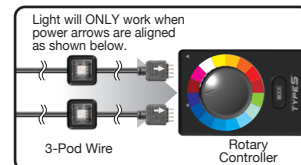

### 1) 12V Plug-in Power Adapter

Plug the power adapter into a power socket and connect the other end to the Rotary Controller. Use the arrow indication to match the correct direction.

### 2) Connecting 3-Pod Wires

- Connect the 3-Pod Wires to the Rotary Controller as shown below.
- Use arrow indication to match the correct direction.