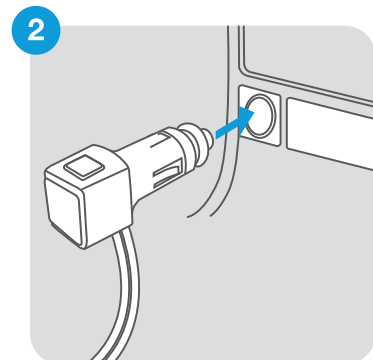

3 Adjust the skirt to ensure all seams fit snug against the seat.

POWER

Option A – Connecting To 12V Power

Connect your LED Glow Seat Cover to the included 12V Power Adapter. Lights will ONLY work when power arrows on the 4 pin connectors are aligned as illustrated.

Plug the adapter into a 12V DC outlet.

Toggle the button on the adapter to switch between 15 accent light colors. Hold the button for 3 seconds to switch off.

Option B – Connecting To Add-on LED Glow Seat Cover (Sold Separately)

Connect up to two LED Glow Seat Covers (SC533475, sold separately) to the included 12V Power Adapter. Lights will ONLY work when power arrows on the 4 pin connectors are aligned as illustrated.

Plug the adapter into a 12V DC outlet.