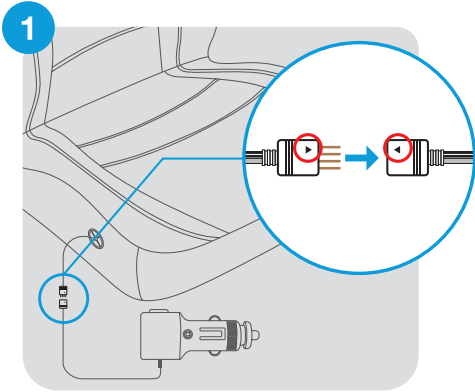

TECHNICAL SPECIFICATIONS

Operating Voltage

DC 12V System Only

Maximum Power Consumption

2.9W

INSTALLATION

1 Slip the headrest cover over the headrest and smooth the cover over the back of the seat.

2 Once aligned, tuck the stopper into the seat gap and fit the base of the cover over the seat.

3 Adjust the skirt to ensure all seams fit snug against the seat.

POWER

Option A – Connecting To 12V Power

Connect your LED Glow Seat Cover to the included 12V Power Adapter. Lights will ONLY work when power arrows on the 4 pin connectors are aligned as illustrated.