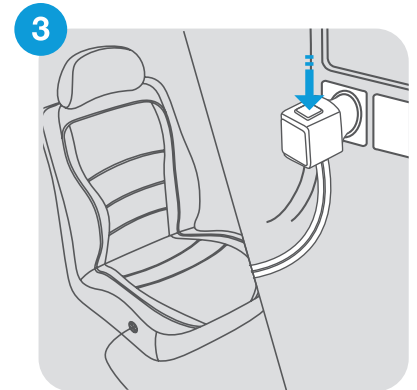

3 Adjust the skirt to ensure all seams fit snug against the seat.

POWER

Option A – Connecting To 12V Power

Connect your LED Glow Seat Cover to the included 12V Power Adapter. Lights will ONLY work when power arrows on the 4 pin connectors are aligned as illustrated.

Plug the adapter into a 12V DC outlet.

Toggle the button on the adapter to switch between 15 accent light colors. Hold the button for 3 seconds to switch off.

Option B – Connecting To Add-on LED Glow Seat Cover (Sold Separately)

Connect up to two LED Glow Seat Covers (SC533475, sold separately) to the included 12V Power Adapter. Lights will ONLY work when power arrows on the 4 pin connectors are aligned as illustrated.

Plug the adapter into a 12V DC outlet.