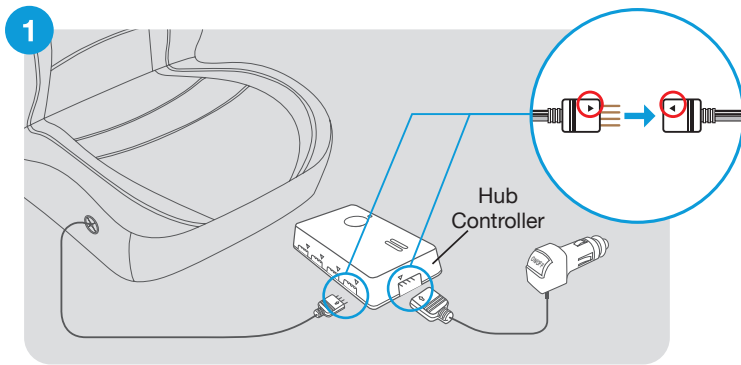

3 Adjust the skirt to ensure all seams fit snug against the seat.

POWER

Option A – Connecting To 12V Power

Connect your LED Glow Seat Cover to the included 12V Power Adapter. Lights will ONLY work when power arrows on the 4 pin connectors are aligned as illustrated.

Plug the adapter into a 12V DC outlet.

Toggle the button on the adapter to switch between 15 accent light colors. Hold the button for 3 seconds to switch off.

Option B – Connecting To Add-on LED Glow Seat Cover (Sold Separately)

Connect up to two LED Glow Seat Covers (SC533475, sold separately) to the included 12V Power Adapter. Lights will ONLY work when power arrows on the 4 pin connectors are aligned as illustrated.

Plug the adapter into a 12V DC outlet.

Toggle the button on the adapter to switch between 15 synced accent light colors. Hold the button for 3 seconds to switch off.

Option C – Connecting To Smart Hub (Sold Separately)

Connect your LED Glow Seat Covers to the Smart Hub (sold separately) then to the 12V Power Adapter. Lights will ONLY work when power arrows on the 4 pin connectors are aligned as illustrated.