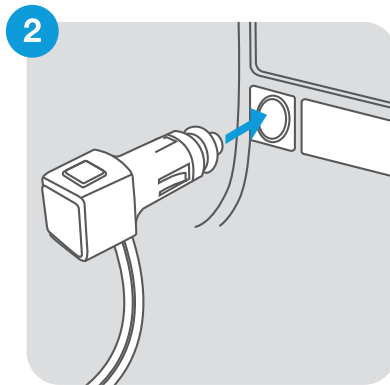

TECHNICAL SPECIFICATIONS

Operating Voltage

DC 12V System Only

Maximum Power Consumption

2.9W

INSTALLATION

1 Slip the headrest cover over the headrest and smooth the cover over the back of the seat.

2 Once aligned, tuck the stopper into the seat gap and fit the base of the cover over the seat.

3 Adjust the skirt to ensure all seams fit snug against the seat.

POWER

Option A – Connecting To 12V Power

Connect your LED Glow Seat Cover to the included 12V Power Adapter. Lights will ONLY work when power arrows on the 4 pin connectors are aligned as illustrated.