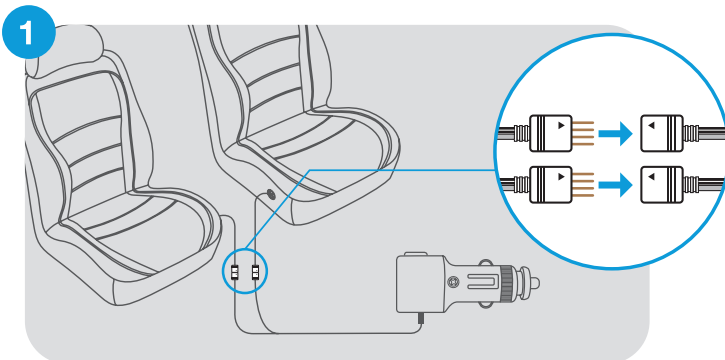

3 Adjust the skirt to ensure all seams fit snug against the seat.

POWER

Option A – Connecting To 12V Power

Connect your LED Glow Seat Cover to the included 12V Power Adapter. Lights will ONLY work when power arrows on the 4 pin connectors are aligned as illustrated.

Plug the adapter into a 12V DC outlet.

Toggle the button on the adapter to switch between 15 accent light colors. Hold the button for 3 seconds to switch off.

Option B – Connecting To Add-on LED Glow Seat Cover (Sold Separately)

Connect up to two LED Glow Seat Covers (SC533475, sold separately) to the included 12V Power Adapter. Lights will ONLY work when power arrows on the 4 pin connectors are aligned as illustrated.

Plug the adapter into a 12V DC outlet.