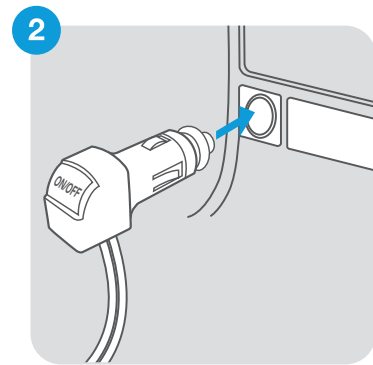

Plug the adapter into a 12V DC outlet.

Upon successful connection, choose from up to 49 synced accent light colors in the Type S LED App.