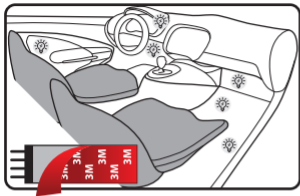

TOURING ITEMS
TYPES[®]

Multi-Color LED Extension Pack

Instruction Manual

PACKAGE CONTENTS

1 x LED Strip

INSTALLATION

- Choose your desired location. (☀ – see suggestions above)
- Clean surface thoroughly with isopropyl alcohol.
- Peel off the 3M™ tape backer and carefully apply to the desired area.

Note:

- For use with 12V power only
- Suitable temperature for installation is 70°F (21°C) or above.
- If needed LED strips can be cut – ONLY cut where scissors mark is shown.

POWER

Two Power options available

- a) 12V Plug-in power adapter
- b) 12V Hardwire

- 1) Select your desired power connection and connect the LED strip light with the strip light connector as shown.
- 2) Use arrow indication to match the correct direction.

POWER CONTINUED

- 3a) Plug into any 12V power socket
- 3b) Connect to 12V fused power source while engine is off.
White wire + and black wire -

EXTENDABLE

Type S Plug & Glow kits can be extended up to a **maximum of 12' (3.5m)** using compatible extension strips. To function properly extension strips must be connected to the same type of strip. (see examples below)