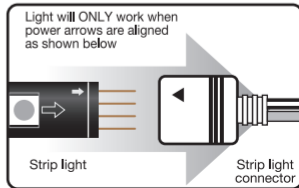

TOURING ITEMS
TYPES[®]

Multi-Color LED Extension Pack

Instruction Manual

PACKAGE CONTENTS

1 x LED Strip

INSTALLATION

- Choose your desired location. (☀ – see suggestions above)
- Clean surface thoroughly with isopropyl alcohol.
- Peel off the 3M™ tape backer and carefully apply to the desired area.

Note:

- For use with 12V power only
- Suitable temperature for installation is 70°F (21°C) or above.
- If needed LED strips can be cut – ONLY cut where scissors mark is shown.

POWER

Two Power options available

- a) 12V Plug-in power adapter
- b) 12V Hardwire

- 1) Select your desired power connection and connect the LED strip light with the strip light connector as shown.
- 2) Use arrow indication to match the correct direction.