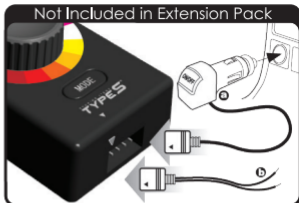

INSTALLATION

- Choose your desired location. (☀ – see suggestions above)
- Clean surface thoroughly with isopropyl alcohol.
- Peel off the 3M™ tape backer and carefully apply to the desired area.

Note:

- For use with 12V power only
- Suitable temperature for installation is 70°F (21°C) or above.
- If needed LED strips can be cut – ONLY cut where scissors mark is shown.

POWER

Two Power options available

- a) 12V Plug-in power adapter
- b) 12V Hardwire

1) Select your desired power connection and connect the LED strip light with the strip light connector as shown.
2) Use arrow indication to match the correct direction.