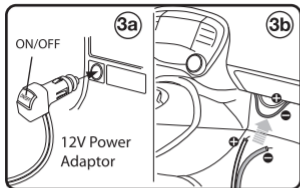

POWER CONTINUED

- 3a) Plug into any 12V power socket
- 3b) Connect to 12V fused power source while engine is off.
  White wire + and black wire -

EXTENDABLE

Type S Plug & Glow kits can be extended up to a **maximum of 12' (3.5m)** using compatible extension strips. To function properly extension strips must be connected to the same type of strip. (see examples below)