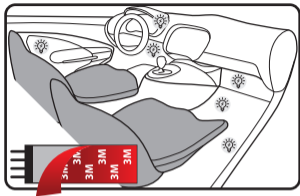

# LED Extension Pack

**Instruction Manual**

**1 x LED Strip**

## INSTALLATION

- Choose your desired location.  
(☀ – see suggestions above)
- Clean surface thoroughly with isopropyl alcohol.
- Peel off the 3M™ tape backer and carefully apply to the desired area.