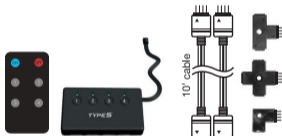

## OPTIONAL ACCESSORIES

### PLUG & GLOW ACCESSORIES:

RECHARGEABLE  
BATTERY

DIMMER  
CONTROLLER

POWER DISTRIBUTION HUB WITH REMOTE CONTROL  
SPLITTER & EXTENSION CABLE

LED EXTENSION PACKS  
FOR SINGLE COLOR AND HYPERBRIGHT KITS  
12" & 36"