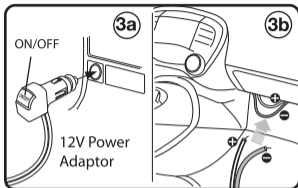

POWER CONTINUED

- 3a) Plug into any 12V power socket
- 3b) Connect to 12V fused power source while engine is off.
  White wire + and black wire -

EXTENDABLE

Type S Plug & Glow kits can be extended up to a **maximum of 12' (3.5m)** using compatible extension strips. To function properly extension strips must be connected to the same type of strip. (see examples below)