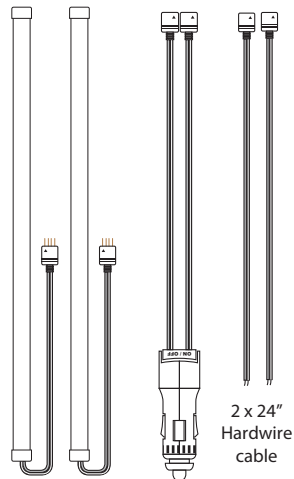

FRONT

TOURING ITEMS  
**TYPE S**

**Plug & Glow™  
24" Ultra Bright  
LED Glow Tubes**

Instruction Manual

**PACKAGE CONTENTS**

2 x 12" Ultra Bright LED Glow Tube  
36" Twin cable with 12V power adaptor  
2 x 24" Hardwire cable

- For use with 12V power only
- Suitable temperature for installation is 70°F (21°C) or above.

**POWER**

**Two Power options available**

- a) 12V Plug-in power adaptor  
b) 12V Hardwire

- 1) Select your desired power connection and connect the LED Glow Tube with the connector as shown.
- 2) Use arrow indication to match the correct direction.

Light will ONLY work when power arrows are aligned as shown below

LED Glow Tube 12V or hardware cable

BACK

**POWER CONTINUED**

- 3a) Plug into any 12V power socket  
3b) Connect to 12V fused power source while engine is off. White wire + and black wire -

**FLEXIBILITY**

LED Glow Tube can bend up and down (vertical). DO NOT bend it left or right (horizontal).

**WARNING**

**WARNING:** do not install or use product if it, in any way, impairs the safe operation of your vehicle. Follow manufacturer's instructions to ensure the product is properly & safely installed. Neither the manufacturer nor the reseller can be held responsible or liable for consequential, incidental, or indirect damages, either personal or property resulting from the installation or improper use of this product. Check your state or provincial laws before installing. This product is not DOT approved and is designed for intended use only (for interior cabin). Not for use in extreme temperature such as under hood applications.