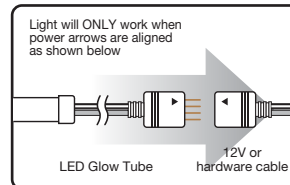

- For use with 12V power only
- Suitable temperature for installation is 70°F (21°C) or above.

**POWER**

**Two Power options available**

- a) 12V Plug-in power adaptor  
b) 12V Hardwire

- 1) Select your desired power connection and connect the LED Glow Tube with the connector as shown.
- 2) Use arrow indication to match the correct direction.

Light will ONLY work when power arrows are aligned as shown below

LED Glow Tube 12V or hardware cable

BACK

**POWER CONTINUED**

- 3a) Plug into any 12V power socket  
3b) Connect to 12V fused power source while engine is off. White wire + and black wire -

**FLEXIBILITY**

LED Glow Tube can bend up and down (vertical). DO NOT bend it left or right (horizontal).

**WARNING**

**WARNING:** do not install or use product if it, in any way, impairs the safe operation of your vehicle. Follow manufacturer's instructions to ensure the product is properly & safely installed. Neither the manufacturer nor the reseller can be held responsible or liable for consequential, incidental, or indirect damages, either personal or property resulting from the installation or improper use of this product. Check your state or provincial laws before installing. This product is not DOT approved and is designed for intended use only (for interior cabin). Not for use in extreme temperature such as under hood applications.