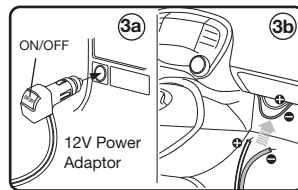

- For use with 12V power only
- Suitable temperature for installation is 70°F (21°C) or above.

**POWER**

**Two Power options available**

- a) 12V Plug-in power adaptor  
b) 12V Hardwire

- 1) Select your desired power connection and connect the LED Glow Tube with the connector as shown.
- 2) Use arrow indication to match the correct direction.

Light will ONLY work when power arrows are aligned as shown below

LED Glow Tube 12V or hardware cable

BACK

**POWER CONTINUED**

- 3a) Plug into any 12V power socket  
3b) Connect to 12V fused power source while engine is off. White wire + and black wire -

**FLEXIBILITY**

LED Glow Tube can bend up and down (vertical). DO NOT bend it left or right (horizontal).

**WARNING**

**WARNING:** do not install or use product if it, in any way, impairs the safe operation of your vehicle. Follow manufacturer's instructions to ensure the product is properly & safely installed. Neither the manufacturer nor the reseller can be held responsible or liable for consequential, incidental, or indirect damages, either personal or property resulting from the installation or improper use of this product. Check your state or provincial laws before installing. This product is not DOT approved and is designed for intended use only (for interior cabin). Not for use in extreme temperature such as under hood applications.