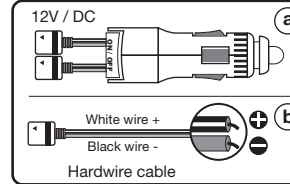

- For use with 12V power only
- Suitable temperature for installation is 70°F (21°C) or above.

**POWER**

**Two Power options available**

- a) 12V Plug-in power adaptor  
b) 12V Hardwire

- 1) Select your desired power connection and connect the LED Glow Tube with the connector as shown.
- 2) Use arrow indication to match the correct direction.

Light will ONLY work when power arrows are aligned as shown below

LED Glow Tube 12V or hardware cable

BACK

**POWER CONTINUED**

- 3a) Plug into any 12V power socket  
3b) Connect to 12V fused power source while engine is off. White wire + and black wire -