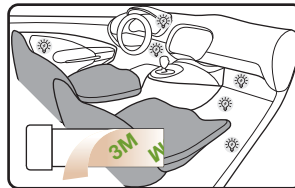

FRONT

TOURING ITEMS  
**TYPE S**

**Plug & Glow™  
24" Ultra Bright  
LED Glow Tubes**

Instruction Manual

**PACKAGE CONTENTS**

2 x 12" Ultra Bright LED Glow Tube  
36" Twin cable with 12V power adaptor  
2 x 24" Hardwire cable

**INSTALLATION**

- Choose your desired location. (☼ – see suggestions above)
- Clean surface thoroughly with isopropyl alcohol.
- Peel off the 3M™ tape backer and carefully apply to the desired area.

**Note:**

- For use with 12V power only
- Suitable temperature for installation is 70°F (21°C) or above.

**POWER**

**Two Power options available**

- a) 12V Plug-in power adaptor  
b) 12V Hardwire

- 1) Select your desired power connection and connect the LED Glow Tube with the connector as shown.
- 2) Use arrow indication to match the correct direction.

**FLEXIBILITY**

LED Glow Tube can bend up and down (vertical). DO NOT bend it left or right (horizontal).

**WARNING**

**WARNING:** do not install or use product if it, in any way, impairs the safe operation of your vehicle. Follow manufacturer's instructions to ensure the product is properly & safely installed. Neither the manufacturer nor the reseller can be held responsible or liable for consequential, incidental, or indirect damages, either personal or property resulting from the installation or improper use of this product. Check your state or provincial laws before installing. This product is not DOT approved and is designed for intended use only (for interior cabin). Not for use in extreme temperature such as under hood applications.