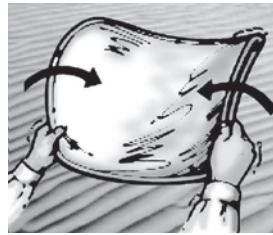

Standard Size Sunshade

User Guide and Sizing Chart

The sunshade in this package is a **Standard (S)** size and fits vehicle models listed below. If you do not find your model here, please look on the **Jumbo (J)** size sunshade package. As added assurance, use the following method to help you select the proper size. Measure the height of exposed glass of your windshield at the middle. If 30"-34" use a jumbo size. If less than 30" use Standard size. If more than 34" you have an extra-large windshield that requires a super jumbo or custom size that is not available at this time.

Note: Methods is not 100% accurate due to other variables than glass size, and is only for approximate guidance.

Installation:

Place sunshade in front of windshield between glass and rearview mirror - silver side facing out. Pull sunvisor down to hold sunshade in place.

To Fold:

1. With one shade panel placed on top of the other, hold the panels in front of you as shown.

2. Fold each side of the panels towards each other by bringing both hands together, one hand above the other. Three loops will form automatically.

3. Grasp the collapsed shade panels, adjust the three loops to about equal size.

For easy How to fold video visit <http://bit.ly/SunshadeFold>

ACURA

ILX 2013+
Integra 1998-01
SLX
TL 1998

AUDI

A3 2005-13
A4 convertible 2003-05
A4 sedan, station wagon 2002+
A5 convertible 2010+
A6 sedan 2000+
A6 Avant hatchback 2012+
A6 station wagon 1998+
A7 hatchback 2011+
A8 2005+
Allroad Quattro station wagon 2007-09
Cabriolet
RS4 sedan 2006+
RS7 hatchback 2014+
S3 hatchback 2012+
S4 convertible 2004-05
S4 sedan 2000+
S4 station wagon 2001-09
S5 convertible 2010+
S6 sedan 2007+
S7 hatchback 2011+
S8 sedan 2007+
TT 2005+

BMW

118i, 119i, 120i, 125i, 135i 2012+
128 2008-13
135 2008+
228i 2014+
3 Series/M3 1998+
428 2014+
435i coupe 2014+
525 sedan 2006-07
528 sedan 2008-10
530 2006-07
535 2008-10
535i GT sedan 2010+
550 sedan 2006-10
550i GT sedan 2010+
6 Series/M6 2005+
740 sedan 2004-05
750 sedan 1998-01
Alpine B6 Gran Coupe 4 door coupe 2015+
M235i coupe 2014+
M5 sedan 2006-10
M6 convertible 2007-10
X1 utility 2011+
X3 2005-10
X3 utility 2011+
X4 hatchback 2015+
X6 utility 2015+
Z3 coupe 1999-02, roadster 2002
Z4 2009+

BUICK

CADILLAC

CHEVROLET

Astro 1990-05
Avalanche 2005-13
Aveo 2005-11
Camaro coupe 2010+
Cavalier 1998-05
Chevy 2010-12
Cheyenne 2010+
City Express 2014+
Cobalt 2005+
Colorado 2004+
Corvette 2014+
Epica
Equinox 2010+
Equinox utility 2012+
HHR 2006-11
Impala sedan 2014+
Malibu Classic sedan 2008
Malibu Maxx 2004-07
Malibu sedan 2005-07
Metro
Optra 2005-10
Prizm
S10 Blazer & Pickup
Silverado 2005+
Spark 2013+
Suburban 1998+
Tahoe 1998+
Tracker 1998-04
TrailBlazer 2005-09

CHRYSLER

200 convertible 2011+
200 sedan 2011-14
300 2005-10
300 sedan 2011+
Cirrus 2010-11
Crossfire Coupe/convertible 2005-08
PT Cruiser convertible 2005-08
PT Cruiser hatchback 2005-10
Sebring convertible 1998-10
Sebring coupe 1998-00
Sebring sedan 2007-10

DAEWOO

Lanos
Leganza
Nubria 1998-02

DODGE

Atos 2010-12
Attitude 2010-11
Avenger 2008+
Caliber hatchback 2007+
Challenger 2008+
Charger 2006+
Dakota 1996+
Durango 4 dr utility 2011+
Durango utility 1998-03
Journey 2009+
Magnum 2005-08
Nitro 2007+
Pickup 1500 1998-01, 2009-14
Pickup 1500 quad cab 1998-01
Pickup 1500 standard cab 1998-01
Pickup 2500 1998-99, 2009-14
Pickup 2500 standard cab 1998-02
Pickup 2500, 3500 quad cab 1998-02
Pickup 3500 4 dr crew cab 2008-14
Pickup 3500 standard 1998-02
Pickup 4500/5500 2011-14
Ram Charger
Springer Cutaway 2005-06
Sprinter WB 2005-06
Viper coupe/convertible 2005+

FIAT

500 2012+
Palio 2012-14
Strada 2010-13

FORD