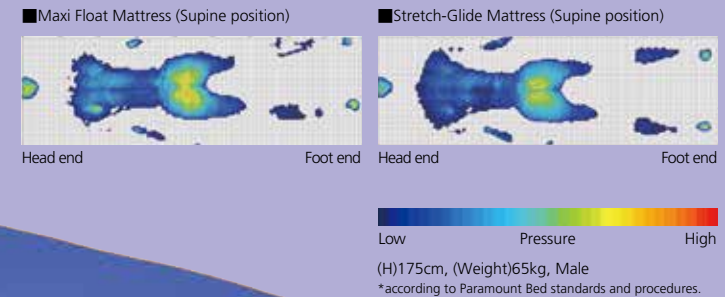

Guidelines on Probable Users (Risk of bedsores)			
None	Low	Medium	High
Stretch-Slim	Stretch-Fit	Stretch-Glide	

Upper layer

Top-level pressure reduction for stationary mattresses*.

[Two layers urethane foam with unique cutting treatment]

*Compare with Paramount Bed's mattress lineup

Lower layer

Mattress stretches to reduce slippage of patient body.

[New mechanism: Stretch mattress system]

New mechanism of "Glide sheet processing"

Employs "Glide sheet processing" to treat urethane foam and apply a smooth. It reduces a risk of pressure ulcer because of keeping the person from sliding when back raising.

Side edges work to easily stabilize sitting on side.

Use firmer urethane foam on both side of the mattress makes stable sitting posture on side and getting into or out of the bed.

Exercise excellent pressure reduction by stretch system and Urethane foam

Exercise top-level pressure reduction for stationary mattresses by urethane foam and cuts introduced to support certain parts of the body.

- **A U part**
  Correspond spinal column and shoulders when lateral recumbent position.
- **B H part**
  Correspond sacrum and ilium, greater trochanter when lateral recumbent position.
- **C L part**
  Correspond shape of heels
- **D** Disperse pressure for heel to calf by smooth slope on lower leg part.

When sleeping

Supporting a natural, comfortable sleep position with its unique cross-line structure.

- Providing support for the lumbar, posterior, and femoral regions by area.

When back raising

Stretches and expands to provide a more stable back raising.

- Stretch with Wave-patterned structure.
- Anchor support keeps posture.