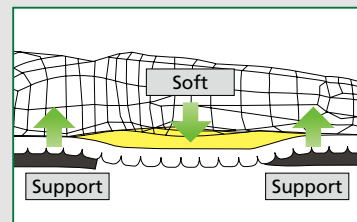

*Compare with Paramount Bed's mattress lineup

Lower layer

Mattress stretches to reduce slippage of patient body.

[New mechanism: Stretch mattress system]

New mechanism of "Glide sheet processing"

Employs "Glide sheet processing" to treat urethane foam and apply a smooth. It reduces a risk of pressure ulcer because of keeping the person from sliding when back raising.

Side edges work to easily stabilize sitting on side.

Use firmer urethane foam on both side of the mattress makes stable sitting posture on side and getting into or out of the bed.

Exercise excellent pressure reduction by stretch system and Urethane foam

Exercise top-level pressure reduction for stationary mattresses by urethane foam and cuts introduced to support certain parts of the body.

- A U part**
Correspond spinal column and shoulders when lateral recumbent position.
- B H part**
Correspond sacrum and ilium, greater trochanter when lateral recumbent position.
- C L part**
Correspond shape of heels
- D** Disperse pressure for heel to calf by smooth slope on lower leg part.

When sleeping

Supporting a natural, comfortable sleep position with its unique cross-line structure.

- Providing support for the lumbar, posterior, and femoral regions by area.

When back raising

Stretches and expands to provide a more stable back raising.