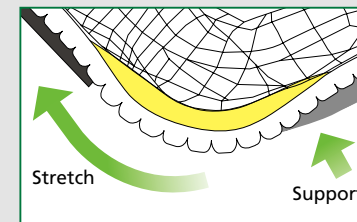

Side edges work to easily stabilize sitting on side.

Use firmer urethane foam on both side of the mattress makes stable sitting posture on side and getting into or out of the bed.

Exercise excellent pressure reduction by stretch system and Urethane foam

Exercise top-level pressure reduction for stationary mattresses by urethane foam and cuts introduced to support certain parts of the body.

- A U part**
Correspond spinal column and shoulders when lateral recumbent position.
- B H part**
Correspond sacrum and ilium, greater trochanter when lateral recumbent position.
- C L part**
Correspond shape of heels
- D** Disperse pressure for heel to calf by smooth slope on lower leg part.

When sleeping

Supporting a natural, comfortable sleep position with its unique cross-line structure.

- Providing support for the lumbar, posterior, and femoral regions by area.

When back raising

Stretches and expands to provide a more stable back raising.

- Stretch with Wave-patterned structure.
- Anchor support keeps posture.

Low-slip mattress works to fully utilize high-performance functions with electric bed.

Water proof type

Correspond to "Sodium hypochlorite" which disinfects against a wide range of types of bacteria and viruses.