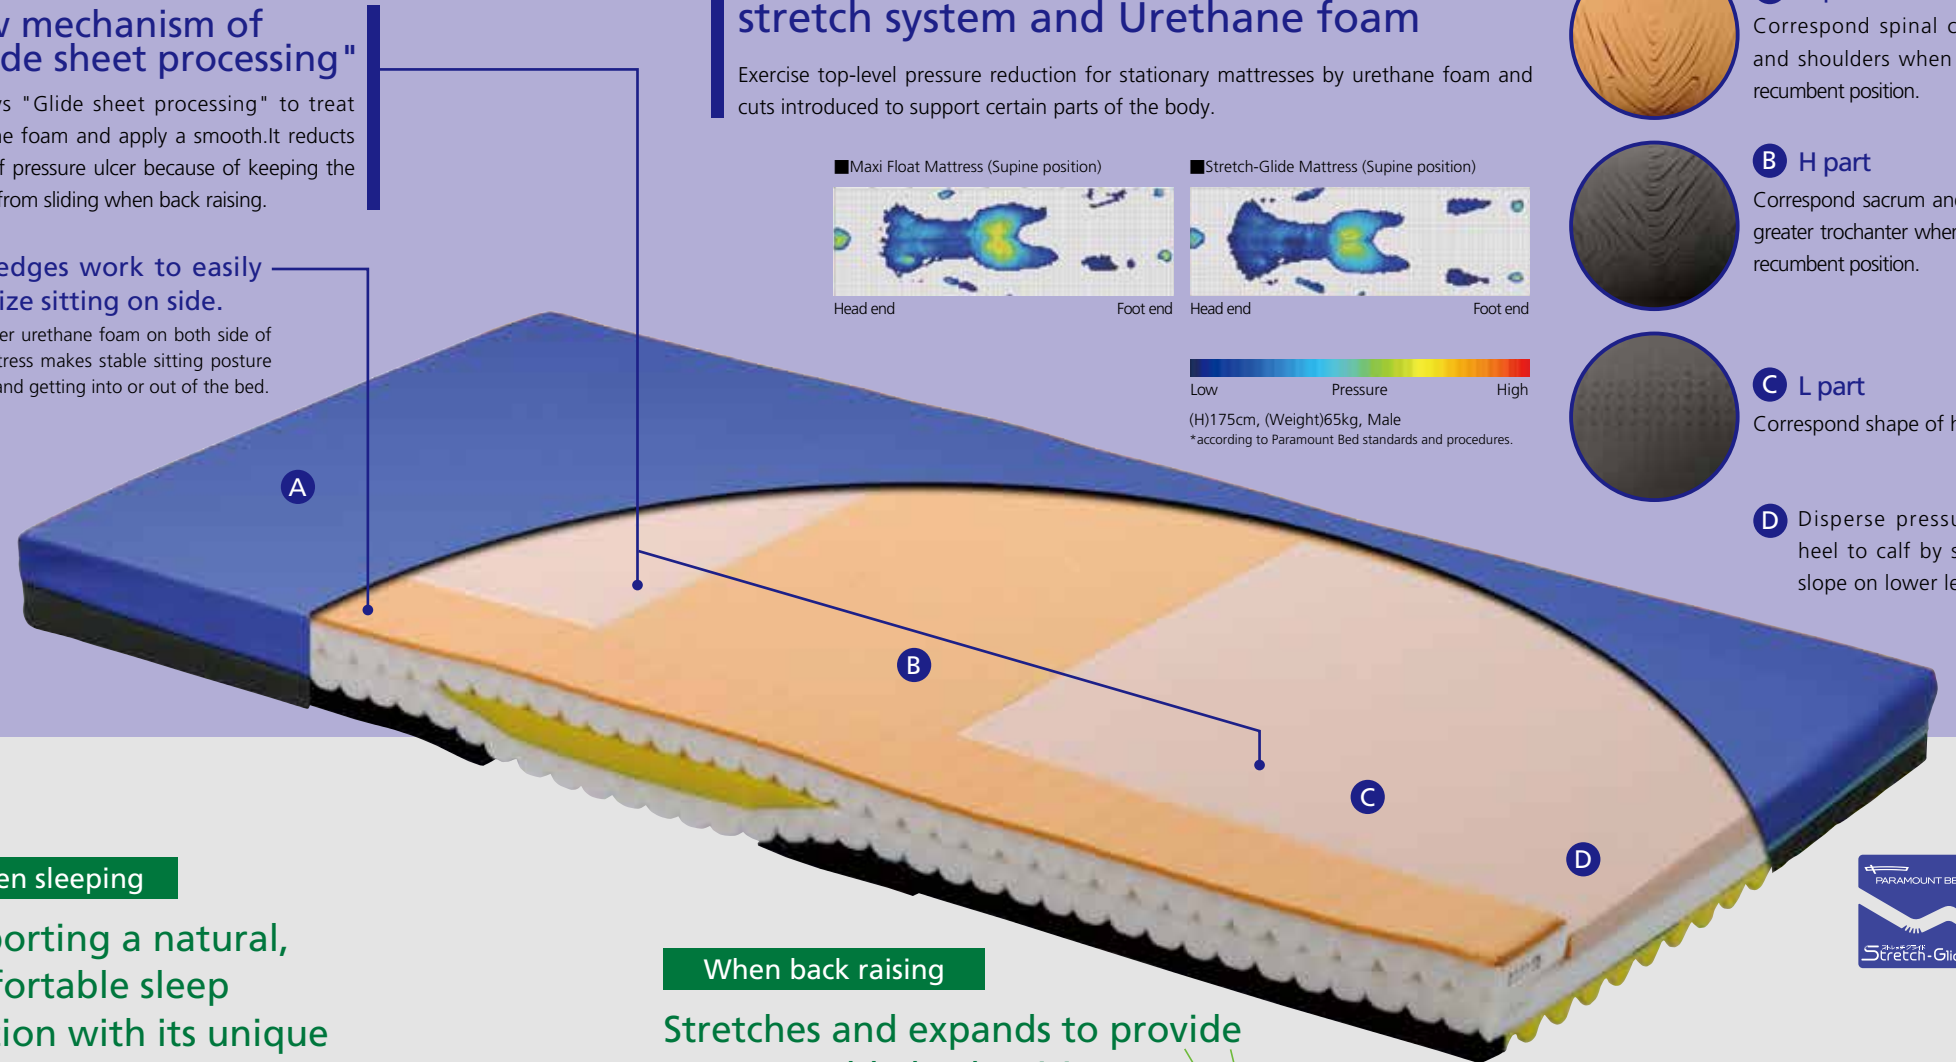

Guidelines on Probable Users (Risk of bedsores)			
None	Low	Medium	High
Stretch-Slim	Stretch-Fit	Stretch-Glide	

Upper layer

Top-level pressure reduction for stationary mattresses*.

[Two layers urethane foam with unique cutting treatment]

*Compare with Paramount Bed's mattress lineup

Lower layer

Mattress stretches to reduce slippage of patient body.

[New mechanism: Stretch mattress system]

New mechanism of "Glide sheet processing"

Employs "Glide sheet processing" to treat urethane foam and apply a smooth. It reduces a risk of pressure ulcer because of keeping the person from sliding when back raising.

Side edges work to easily stabilize sitting on side.

Use firmer urethane foam on both side of the mattress makes stable sitting posture on side and getting into or out of the bed.

Exercise excellent pressure reduction by stretch system and Urethane foam

Exercise top-level pressure reduction for stationary mattresses by urethane foam and cuts introduced to support certain parts of the body.

- **A U part**
  Correspond spinal column and shoulders when lateral recumbent position.
- **B H part**
  Correspond sacrum and ilium, greater trochanter when lateral recumbent position.
- **C L part**
  Correspond shape of heels
- **D** Disperse pressure for heel to calf by smooth slope on lower leg part.

When sleeping

Supporting a natural, comfortable sleep position with its unique cross-line structure.

- Providing support for the lumbar, posterior, and femoral regions by area.

When back raising

Stretches and expands to provide a more stable back raising.

- Stretch with Wave-patterned structure.
- Anchor support keeps posture.