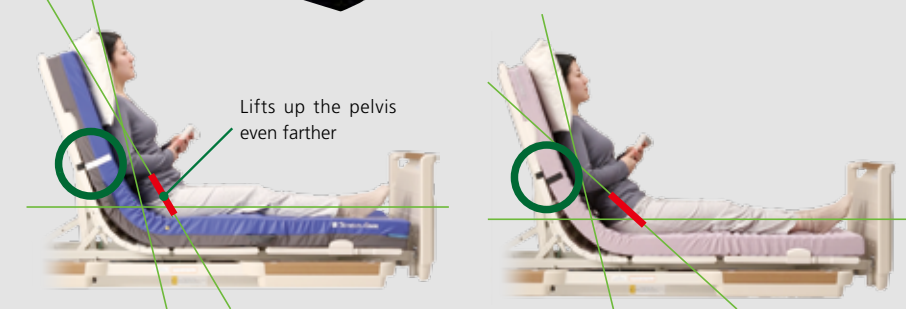

Side edges work to easily stabilize sitting on side.

Use firmer urethane foam on both side of the mattress makes stable sitting posture on side and getting into or out of the bed.

Exercise excellent pressure reduction by stretch system and Urethane foam

Exercise top-level pressure reduction for stationary mattresses by urethane foam and cuts introduced to support certain parts of the body.

- A U part**
Correspond spinal column and shoulders when lateral recumbent position.
- B H part**
Correspond sacrum and ilium, greater trochanter when lateral recumbent position.
- C L part**
Correspond shape of heels
- D** Disperse pressure for heel to calf by smooth slope on lower leg part.

When sleeping

Supporting a natural, comfortable sleep position with its unique cross-line structure.

- Providing support for the lumbar, posterior, and femoral regions by area.

When back raising

Stretches and expands to provide a more stable back raising.

- Stretch with Wave-patterned structure.
- Anchor support keeps posture.

Low-slip mattress works to fully utilize high-performance functions with electric bed.

Water proof type

Correspond to "Sodium hypochlorite" which disinfects against a wide range of types of bacteria and viruses.