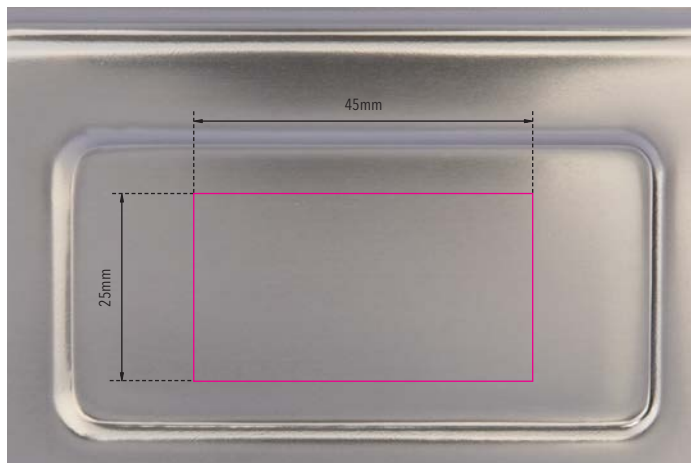

Branding Template

Design template for promotional advertising #BOX72, „TROIKA LUNCHBOX“

1:1 scale

Type of promotional advertising: Engraving

Engraving Color: silver

Product dims: 7 x 4.57 x 2.17 Inches (179 x 116 x 55 mm)

Max logo dimensions: 0.79 x 1.77 inches (45 x 25 mm)

Lunchbox with clip-lock, aluminum, titanium colored

This technical drawing indicates the recommended placement for advertising.
If you have different requirements regarding the position, type or color of your advertising, please contact us by email at artwork@brandnode.com, by phone at 503-278-5378