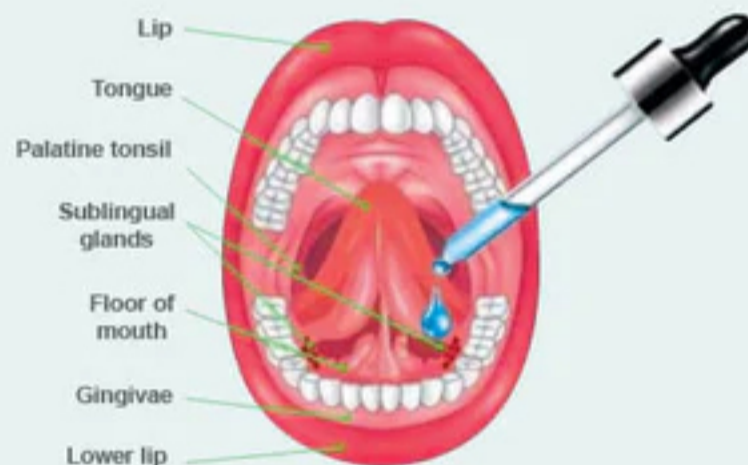

STORAGE:

Store away from children, sunlight, heat and humidity.

It is best not to drink, eat or smoke approximately 5 minutes
before or after using CBD.

Please stand in front of a mirror so you can see how many drops you
are consuming. If you are using the measured pipet, then drop the right
quantity under the tongue. 20 drops are 1/2 ml & have 30mg CBD.

Let it sit there between 1-2 minutes for the best bioavailability
then swallow. The minimum recommended dose is 20mg for each
application. The optimum recommended dose is 30mg.

If you are using the spray, 30 ml bottle has 225 pump/spray and
therefore each pump/spray is equal to ~ 8mg of CBD.