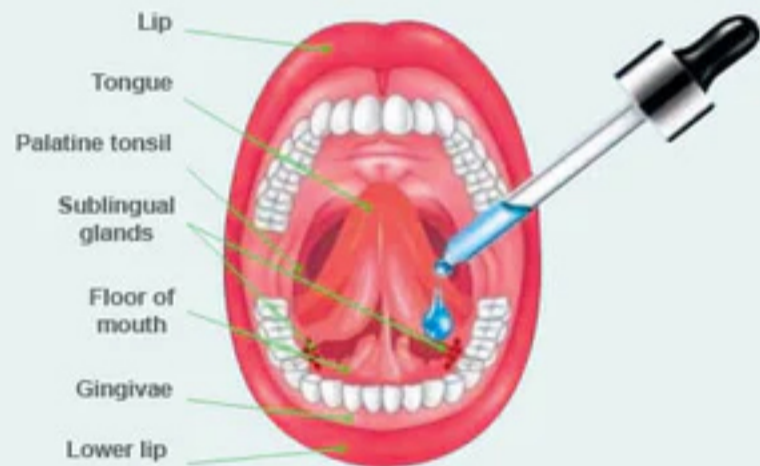

STORAGE:

Store away from children, sunlight, heat and humidity.

It is best not to drink, eat or smoke approximately 5 minutes before or after using CBD.

Please stand in front of a mirror so you can see how many drops you are consuming. If you are using the measured pipet, then drop the right quantity under the tongue. 10 drops are 1/4 ml & have 60mg CBD.

Let it sit there between 1-2 minutes for the best bioavailability then swallow. The minimum recommended dose is 30mg for each application. The optimum recommended dose is 60mg.

If you are using the spray, 30 ml bottle has 225 pump/spray and therefore each pump/spray is equal to ~ 32mg of CBD.