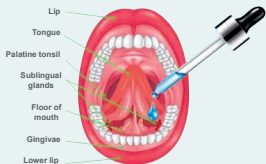

It is best not to drink, eat or smoke approximately 5 minutes before or after using CBD.

Please stand in front of a mirror so you can see how many drops you are consuming. If you are using the measured pipet, then drop the right quantity under the tongue.

Let it sit there between 1-2 minutes for the best bioavailability then swallow. The minimum recommended dose is 20mg for each application. The optimum recommended dose is 30mg.

If you are using the spray, 30 ml bottle has 225 pump/spray and therefore each pump/spray is equal to ~ 16mg of CBD.