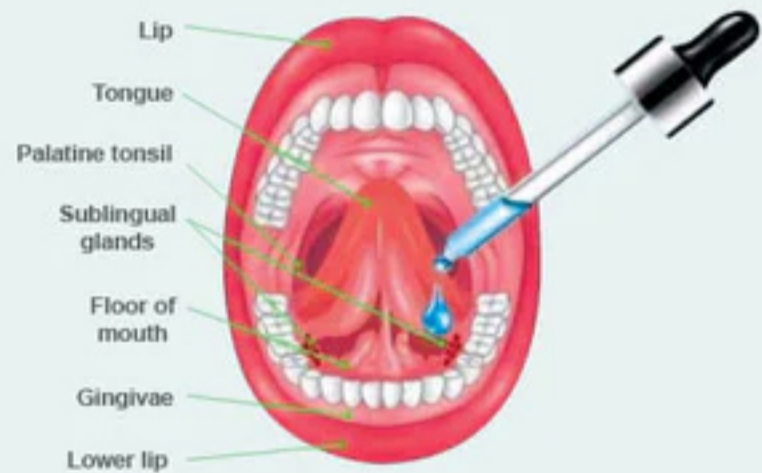

STORAGE:

Store away from children, sunlight, heat and humidity

It is best not to drink, eat or smoke approximately 5 minutes before or after using CBD. Low sugar chocolate if the taste is unbearable.

Please stand in front of a mirror so you can see how many drops you are consuming. If you are using the measured pipet, then drop the right quantity under the tongue. 20 drops are 1/2 ml & have 30mg CBD.

Let it sit there between 1-2 minutes for the best bioavailability then swallow. The minimum recommended dose is 20mg or 16 drops for each application. The optimum recommended daily dose is 30mg.

If you are using the spray, 10 ml bottle has 75 pump/spray and therefore each pump/spray is equal to ~ 8mg of CBD.