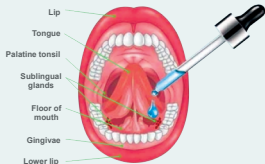

### STORAGE:

Store away from children, sunlight, heat and humidity

Batch : July 2019 | Use by : July 2021

**KANNA SWISS**

It is best not to drink, eat or smoke approximately 5 minutes before or after using CBD. Low sugar chocolate if the taste is unbearable.