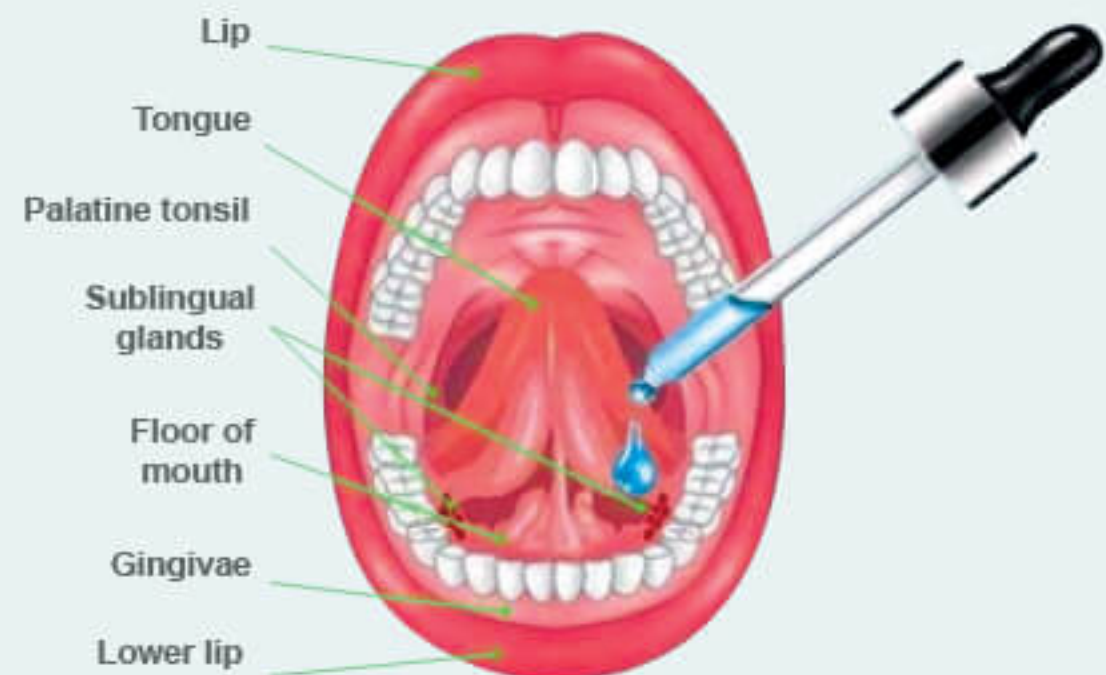

STORAGE:

Store away from children, sunlight, heat and humidity

It is best not to drink, eat or smoke approximately 5 minutes before or after using CBD. Use low sugar chocolate if the taste is unbearable.

Please stand in front of a mirror so you can see how many drops you are consuming. If you are using the measured pipet, then drop the right quantity under the tongue. 10 drops are 1/4 ml & have 60mg CBD.

Let it sit there between 1-2 minutes for the best bioavailability then swallow. The minimum recommended dose is 30mg or 5 drops for each application. Super Strength dose recommended daily dose is 30mg.

If you are using the spray, 10 ml bottle has 75 pump/spray and therefore each pump/spray is equal to ~ 32mg of CBD.