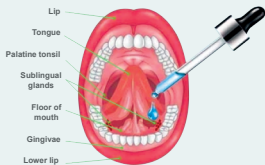

### STORAGE:

Store away from children, sunlight, heat and humidity

Batch : November2019 | Use by : August 2021

**KANNA  SWISS**

It is best not to drink, eat or smoke approximately 5 minutes before or after using CBD. Combine with low sugar chocolate for taste.