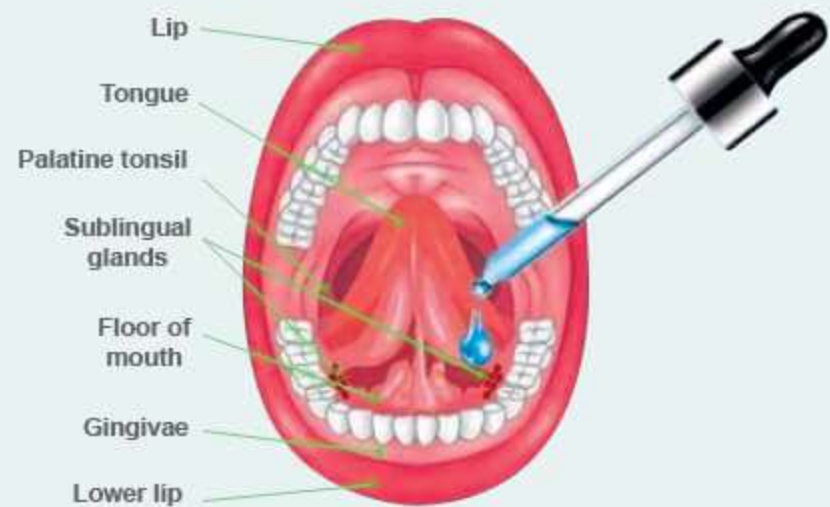

STORAGE:

Store away from children, sunlight, heat and humidity

It is best not to drink, eat or smoke approximately 5 minutes before or after using CBD. Combine with low sugar chocolate for taste.

Please stand in front of a mirror so you can see how many drops you are consuming. If you are using the measured pipet, then drop the right quantity under the tongue. 10 drops are 1/4 ml & have 30mg CBD.

Let it sit there between 1-2 minutes for the best bioavailability then swallow. The minimum recommended dose is 20mg or 8 drops for each application. The optimum recommended daily dose is 30mg.

If you are using the spray, the 10 ml bottle has a 75 pump/spray and therefore each pump/spray is equal to ~ 16mg of CBD.

KANNA SWISS