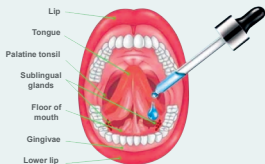

It is best not to drink, eat or smoke approximately 5 minutes before or after using CBD.

Please stand in front of a mirror so you can see how many drops you are consuming. If you are using the measured pipet, then drop the right quantity under the tongue.

Let it sit there between 1-2 minutes for the best bioavailability then swallow. The minimum recommended dose is 20mg for each application. The optimum recommended dose is 30mg.

If you are using the spray, 10 ml bottle has 75 pump/spray and therefore each pump/spray is equal to ~ 16mg of CBD.