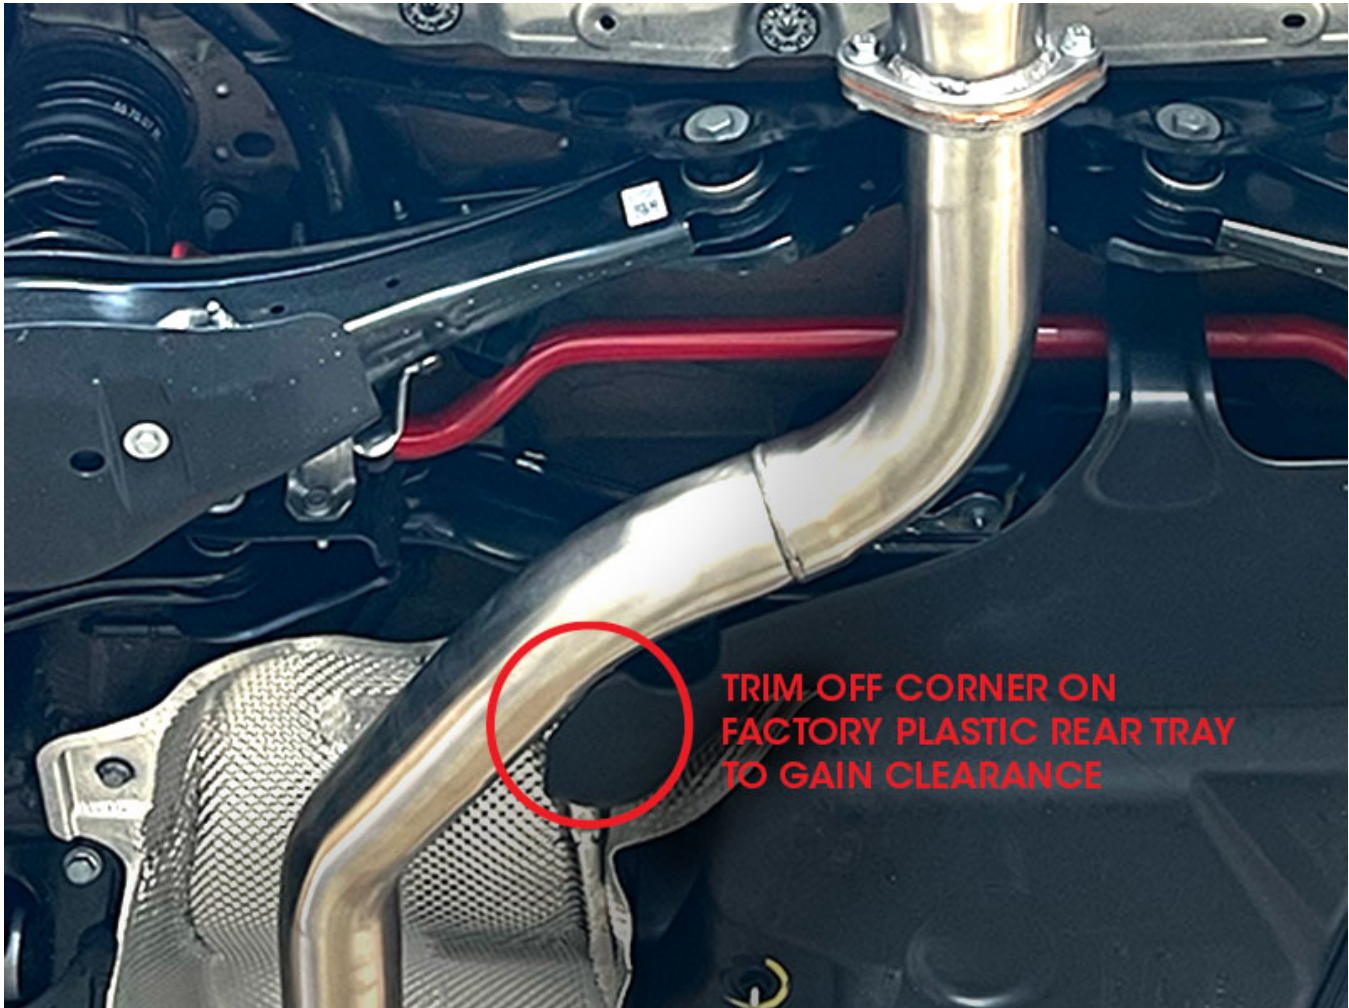

NEUSPEED®

VW MK8 GTI CAT-BACK EXHAUST SYSTEM

Part #: 30.10.53

Due to the manufacturing tolerance, some vehicles may require small trimming on the factory plastic rear tray to gain clearance around the exhaust pipe.