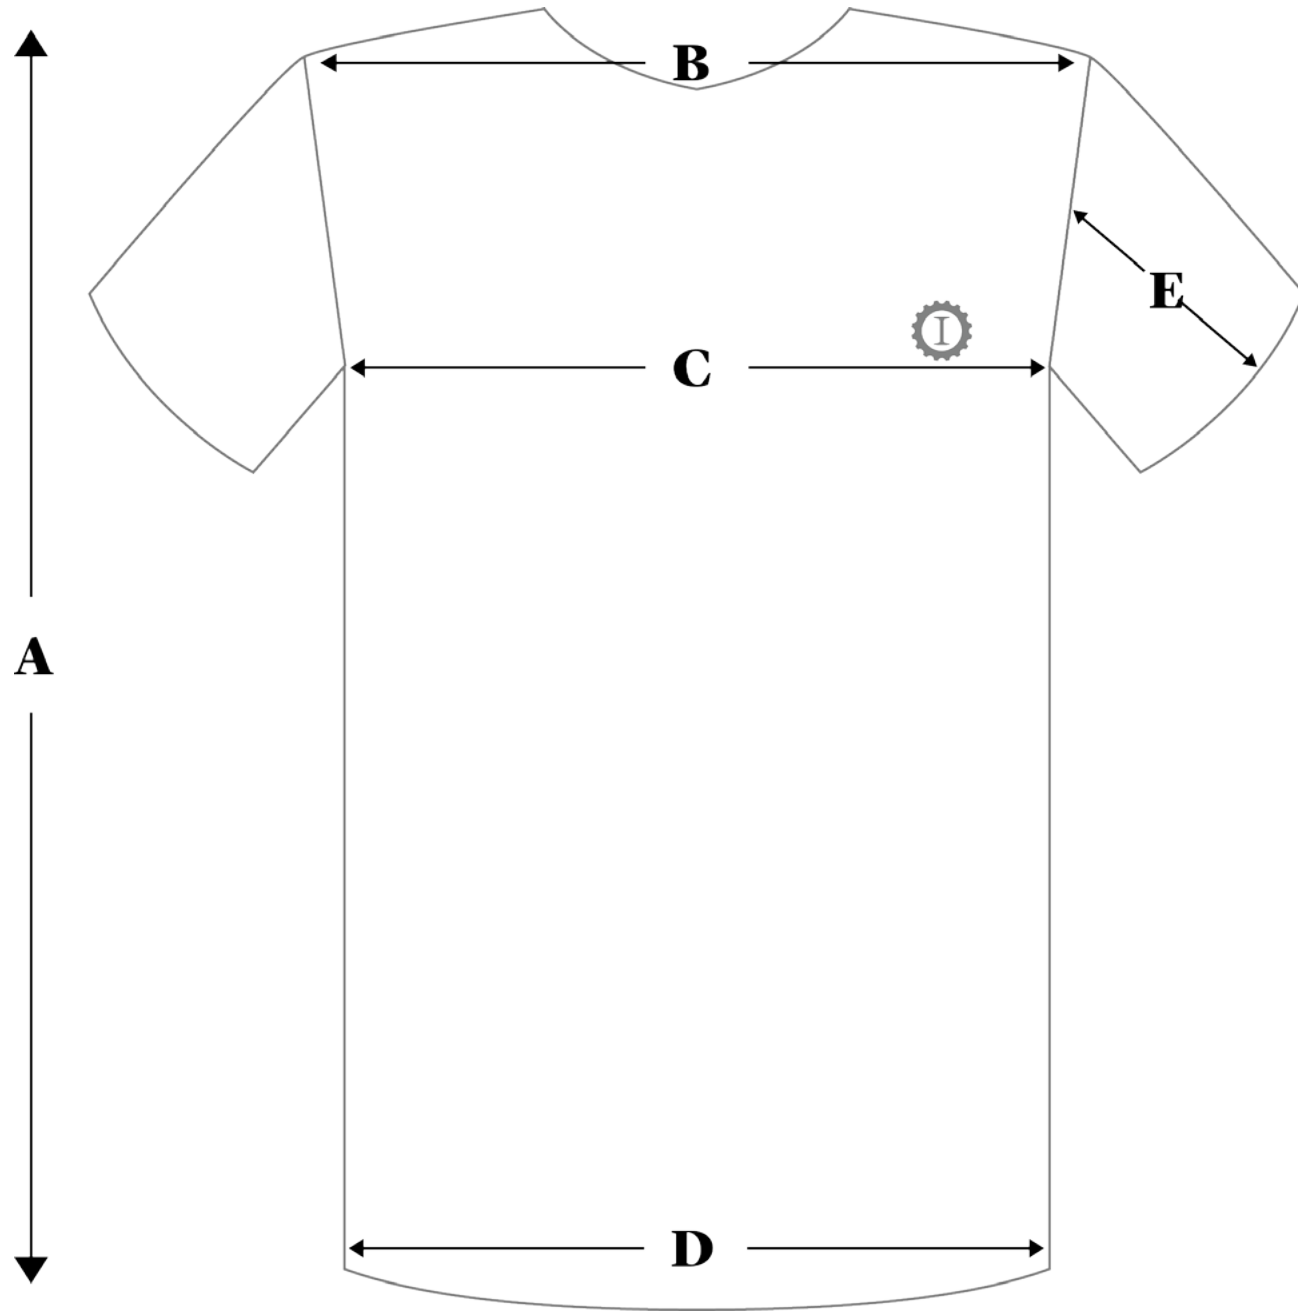

T-shirt Size guide

Size	Length (A)	Shoulder to shoulder (B)	Chest (C)	Hip (D)	Sleeve length (E)
XS	65	46	54	54	19,5
S	67	47	56	56	20,5
M	69	48	58	58	21,5
L	71	49	60	60	22,5
XL	73	50	62	62	23,5
XXL	75	51	64	64	24,5

A_ Measurements from the centre of the bottom to the point of the shoulder
 B_ From the point of the shoulder to the point of the shoulder, through the back
 C_ Measures in line with the seam under the arm, and doubles the figure
 D_ Measures 15 cm from the bottom
 E_ Measurement from the tip of the shoulder to the end of the sleeve

Product measurements in centimetres
Measurements may vary