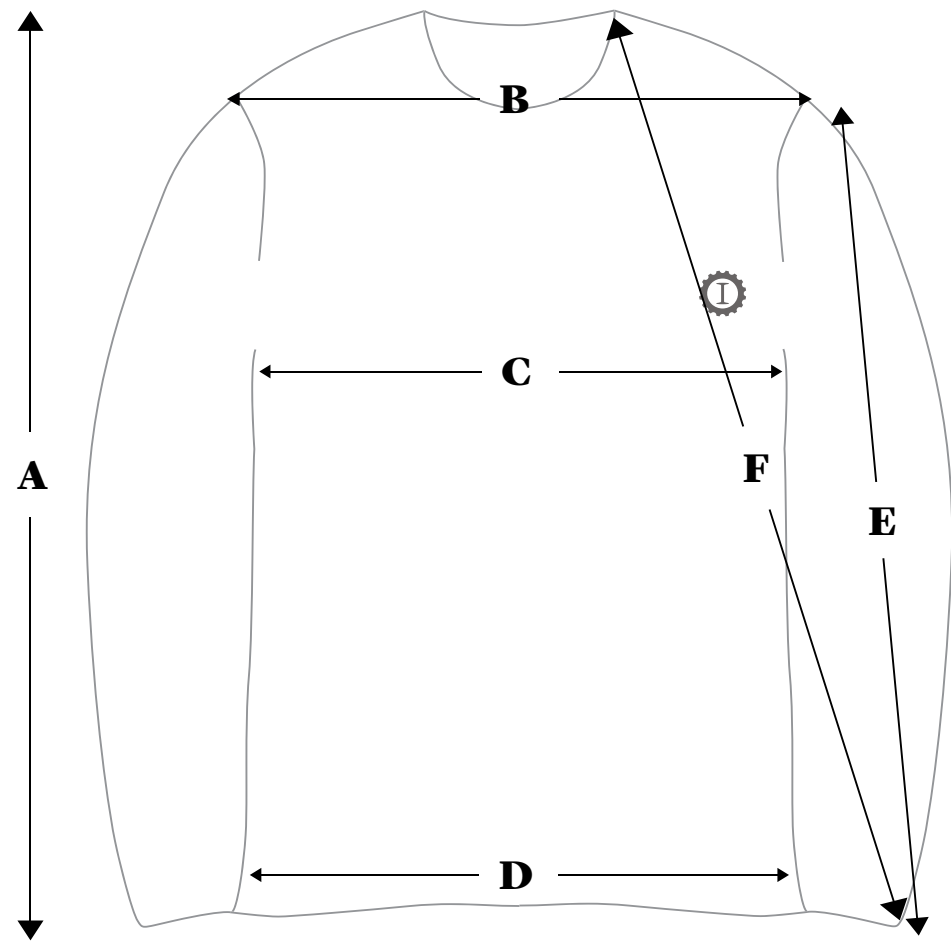

Felpa Size guide

Size	Length (A)	Shoulder to shoulder (B)	Chest (C)	Hip (D)	Sleeve length (E)	Sleeve length from neck (F)
XS	63	60,5	58	41	49	71
S	65	61,5	60	43	50	72
M	67	62,5	62	45	51	86
L	69	63,5	64	47	52	88
XL	71	64,5	66	49	53	90
XXL	73	65,5	68	51	54	92

A_ Measurements from the centre of the bottom to the point of the shoulder
 B_ From the point of the shoulder to the point of the shoulder, through the back
 C_ Measures in line with the seam under the arm, and doubles the figure
 D_ Measures 15 cm from the bottom
 E_ Measurement from the tip of the shoulder to the end of the sleeve
 F_ Measurement from the neck to the end of the sleeve