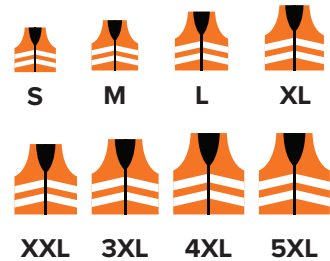

**GLOW
SHIELD**

HW102FG

GREEN CLASS 2 MESH T-SHIRT

Fluorescent Green Short Sleeve Open Weave Mesh T-Shirt

FEATURES

- 100% fluorescent wicking polyester
- Open weave mesh
- One upper chest pocket
- 2" wide silver retro reflective stripes in vertical and horizontal patterns on front and back
- Made in China

PERFORMANCE

APPLICATIONS

- Construction
- Warehouse
- Riggers
- School

PACKAGING

- 24 pieces per case
- 1 piece per poly bag

SIZES AVAILABLE

The information contained in this document herein is the property of Elite Safety Product Inc. (ESP). Do not use or reproduce without owner's permission. Product users shall conduct all appropriate testing or other evaluations to determine the suitability of ESP products for a particular purpose or use. ESP IS NOT RESPONSIBLE FOR WARRANTIES OTHER THAN AS EXPRESSLY PROVIDED.