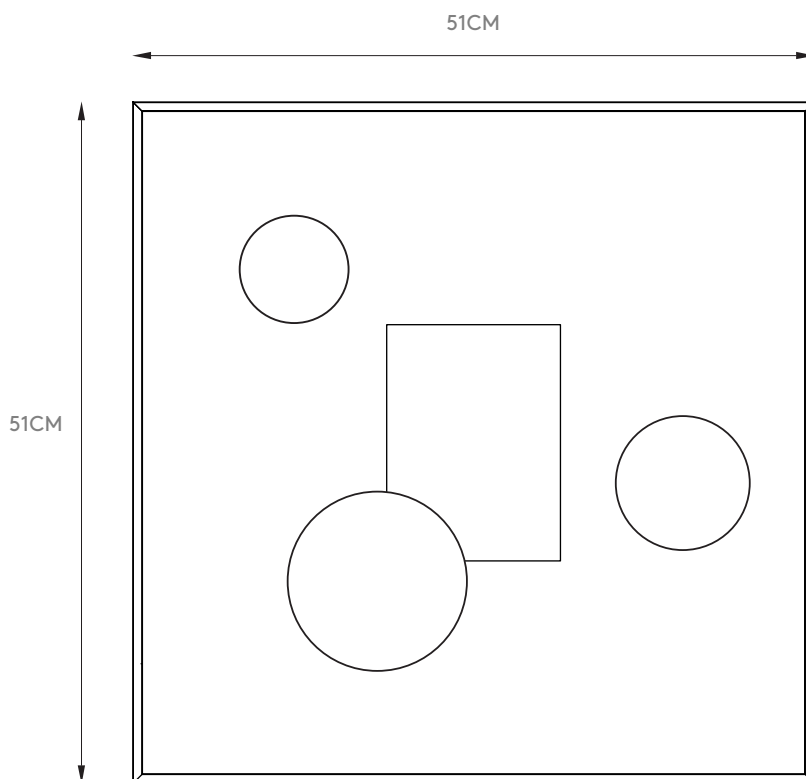

Noticeboard

7711, 7710

DESIGN by John Astbury

EUROPEAN STANDARDS EN 71-1, EN 71-3

EN

Must be wall mounted by an adult.

Children should not hang or swing themselves in the board.

Not for children under 3 years.

DK

Skal monteres på væg af voksen.

Børn må ikke hænge eller svinge sig i tavlen.

Ikke til børn under 3 år.

EN

As wall materials vary, screws for fixing to wall are not included. For advice on suitable screw systems, contact your local specialised dealer.