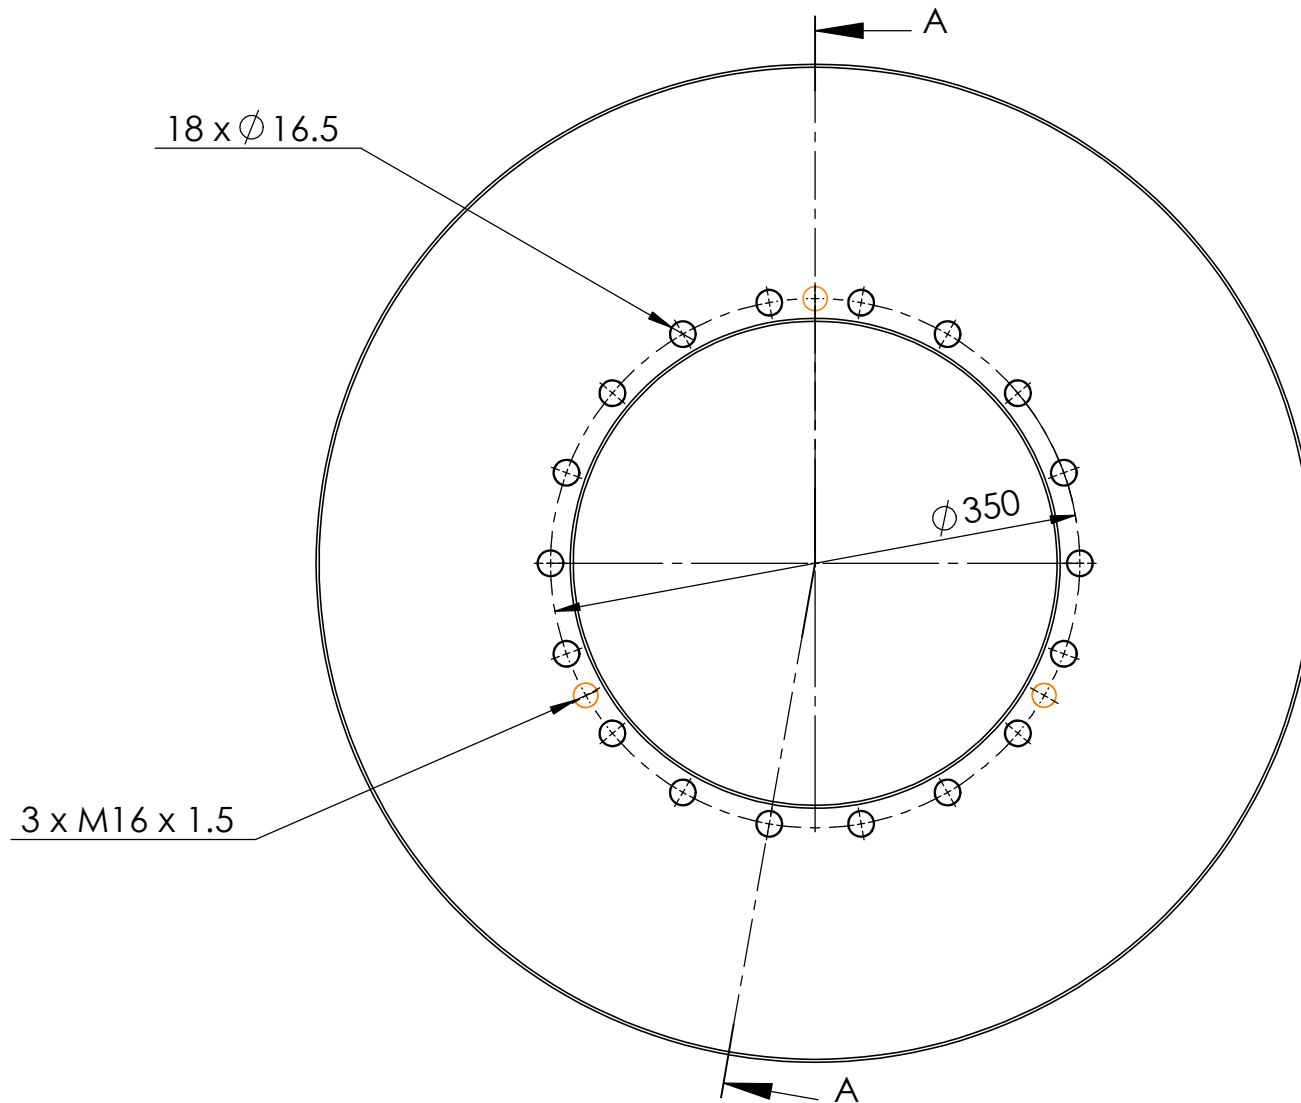

SECTION A-A
SCALE 1 : 5

Drawn By: AD	Description: Disc Rotor 660mm
Date: 11/12/14	Part No: BD7521-660
Revision: Customer	Material: