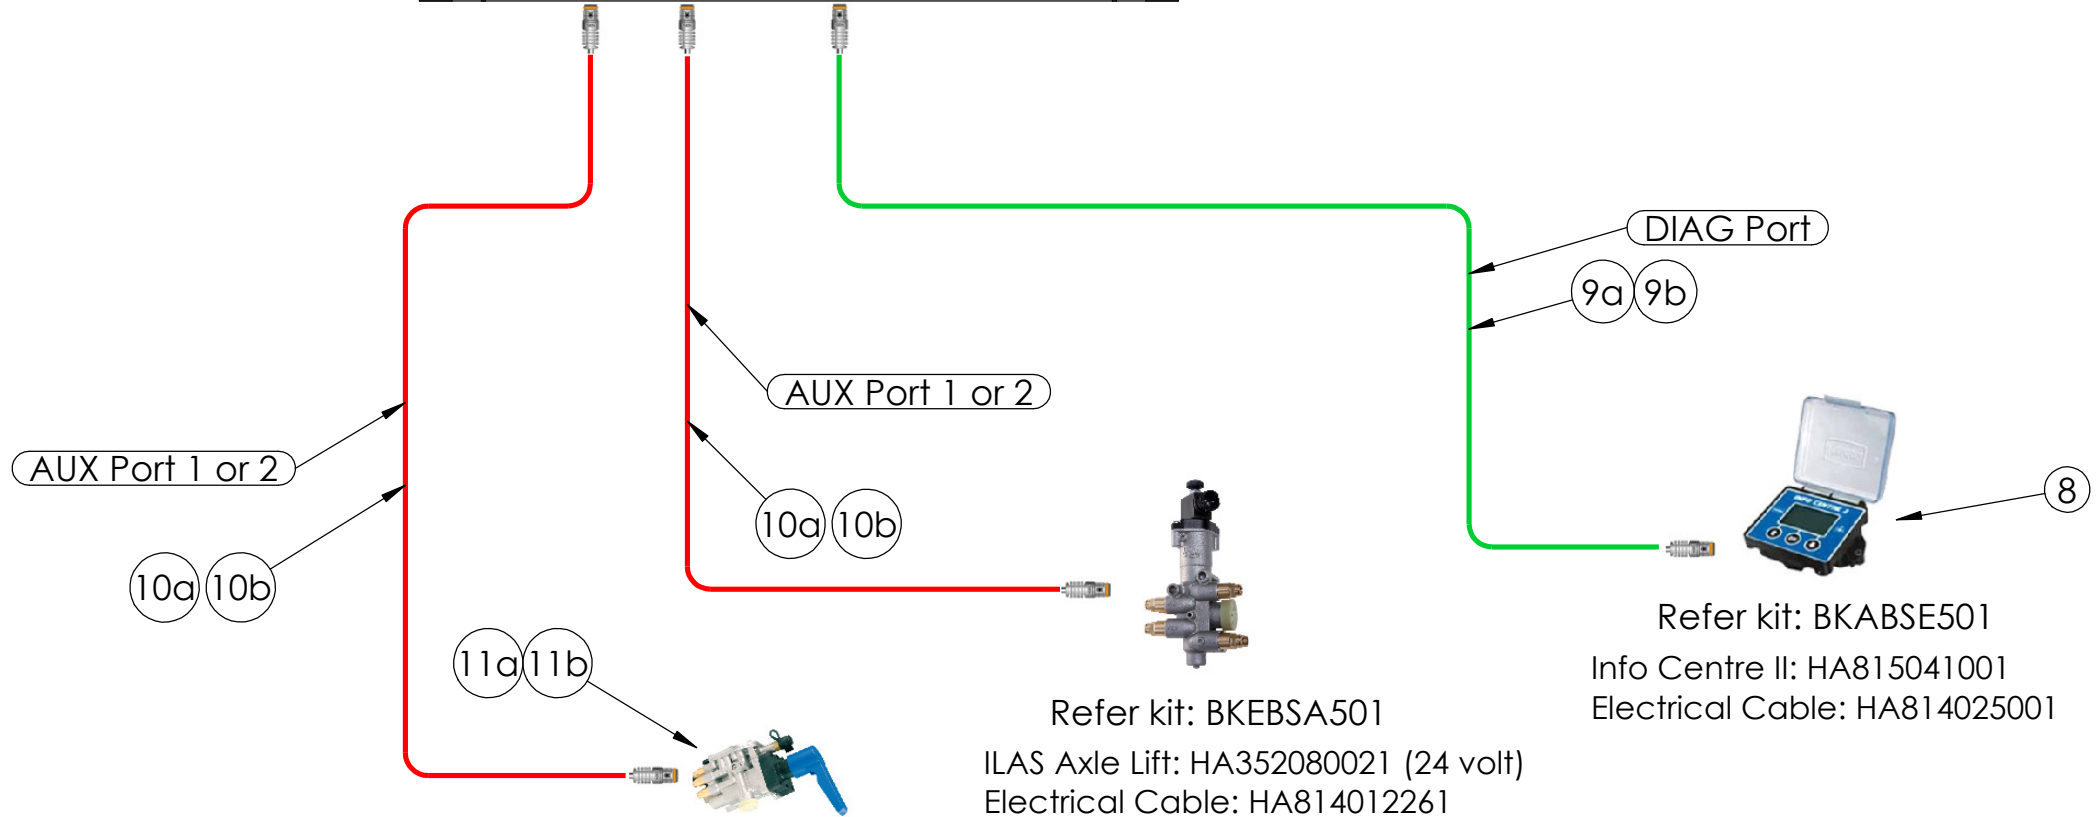

Suits single, tandem and tri axle configurations.

Refer kit: BKEBSA500
 COLAS Valve: HA338071061
 Electrical Cable: HA814012261

Refer kit: BKEBSA501
 ILAS Axle Lift: HA352080021 (24 volt)
 Electrical Cable: HA814012261

Refer kit: BKABSE501
 Info Centre II: HA815041001
 Electrical Cable: HA814025001

— Info Center
 — COLAS

Drawn By: AD	Description: EBS Gen 3 COLAS R/L Valve Electrical Kit
Date: 23/01/19	
Revision:	Dwg No: BKEBSE500AUX