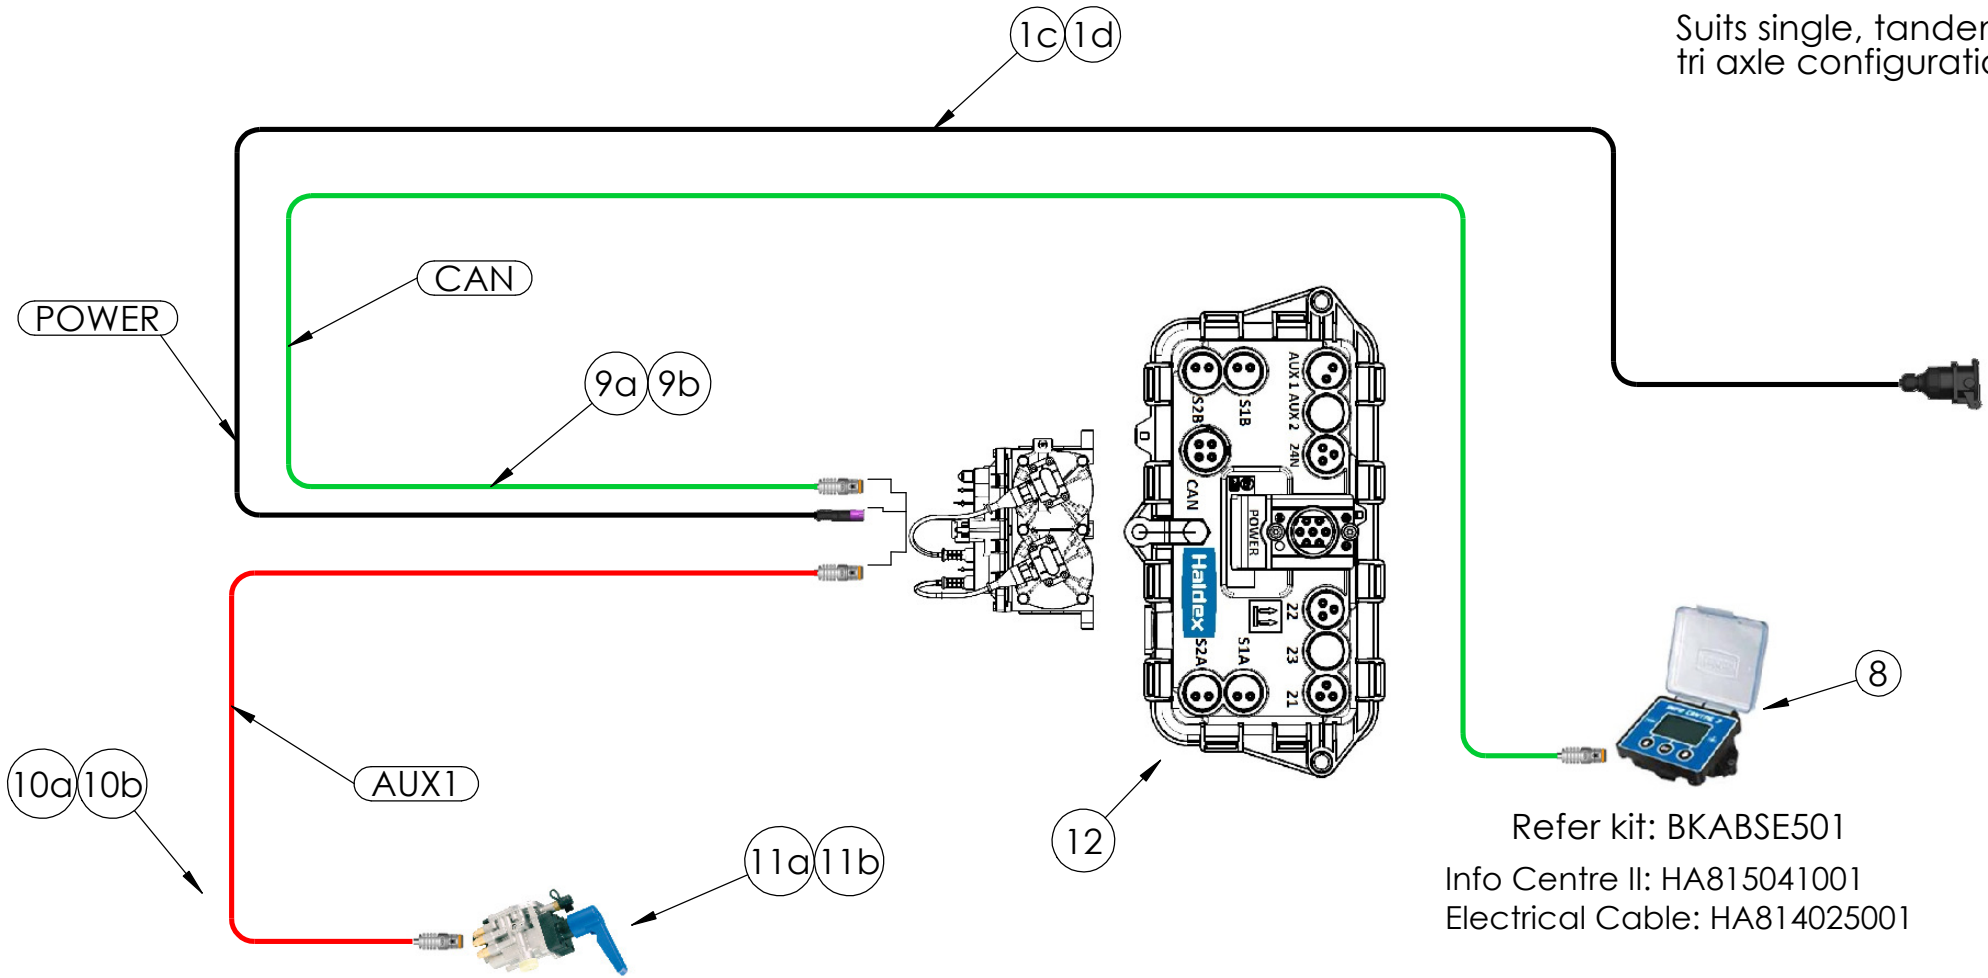

Suits single, tandem and tri axle configurations.

POWER

CAN

9a 9b

10a 10b

AUX1

11a 11b

12

8

Refer kit: BKEBSA500  
 COLAS Valve: HA338071061  
 Electrical Cable: HA814012261

Refer kit: BKABSE501  
 Info Centre II: HA815041001  
 Electrical Cable: HA814025001

— Power Lead  
 — Info Center  
 — COLAS

Drawn By: AD	Description: U - ABS 24v COLAS R/L Valve and Info Centre
Date: 25/01/19	
Revision: 2	Dwg No: BKABSE500AUX