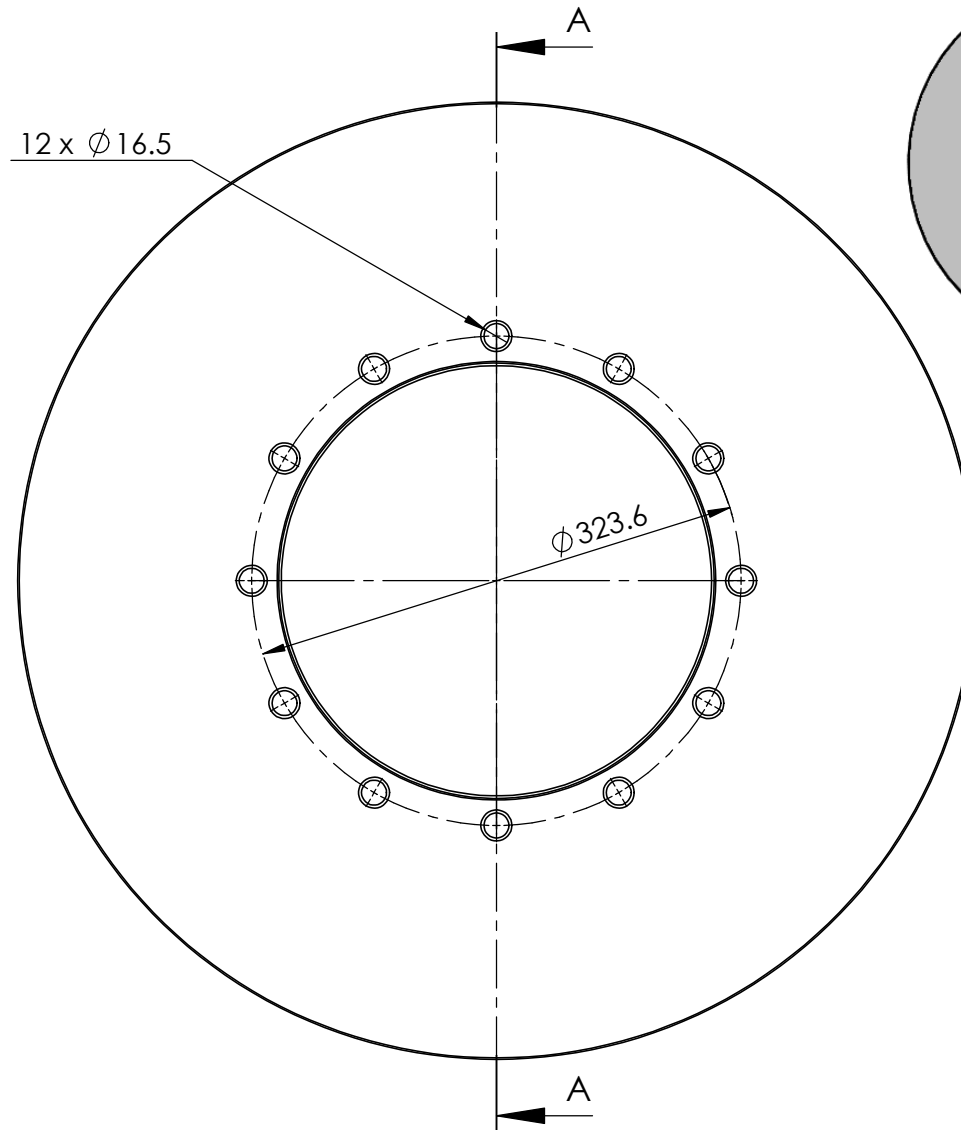

DETAIL C
SCALE 1:1

Drawn By: AD	Description: Disc Rotor
Date: 29/01/15	Part No: BD8523
Revision: Customer	Material: