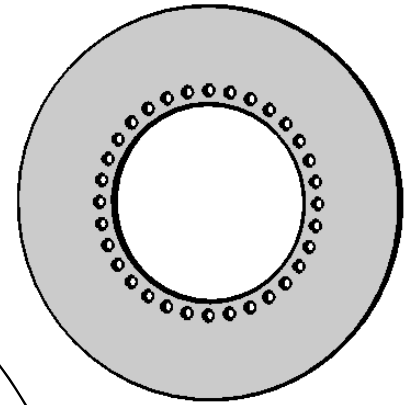

SECTION A-A
SCALE 1 : 6

DETAIL B

Drawn By: AD	Description: Disc Rotor
Date: 12/01/15	Part No: BD8522
Revision: Customer	Material: