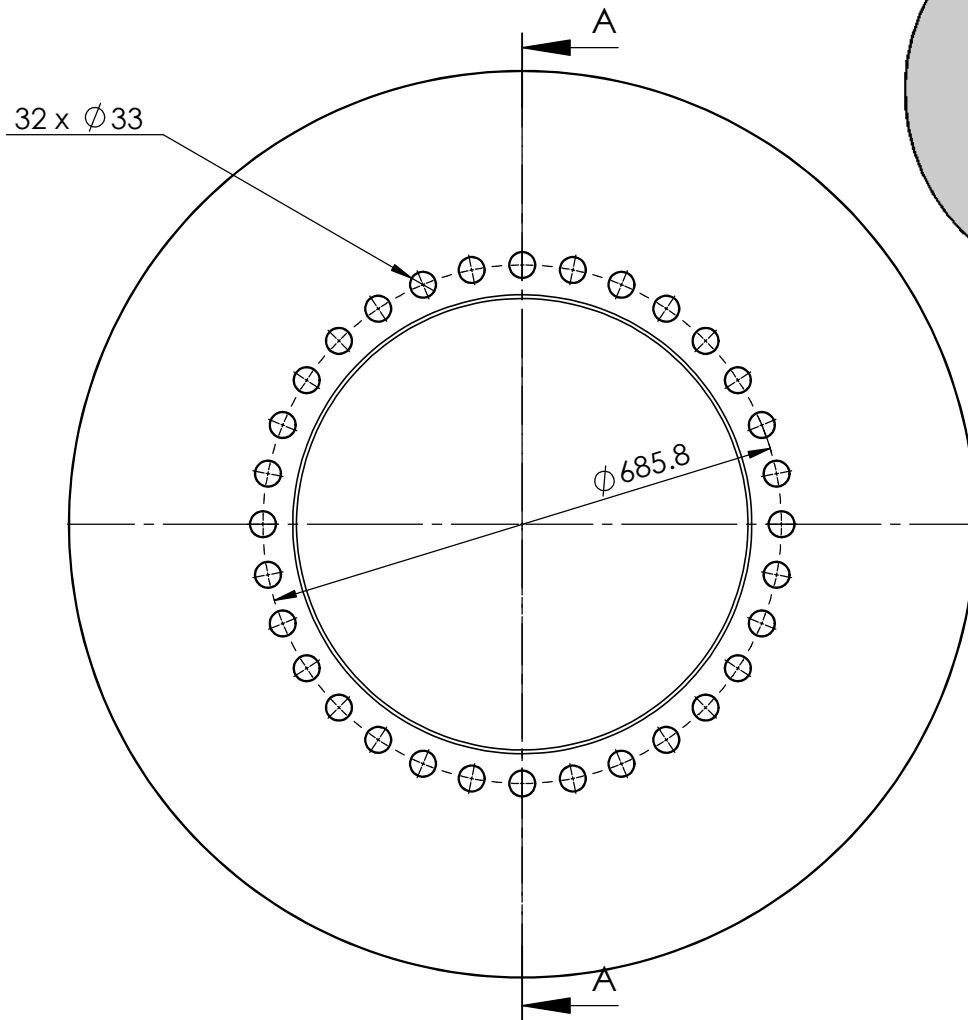

SECTION A-A
SCALE 1 : 6

DETAIL B

Drawn By: AD	Description: Disc Rotor
Date: 12/01/15	Part No: BD8522
Revision: Customer	Material: