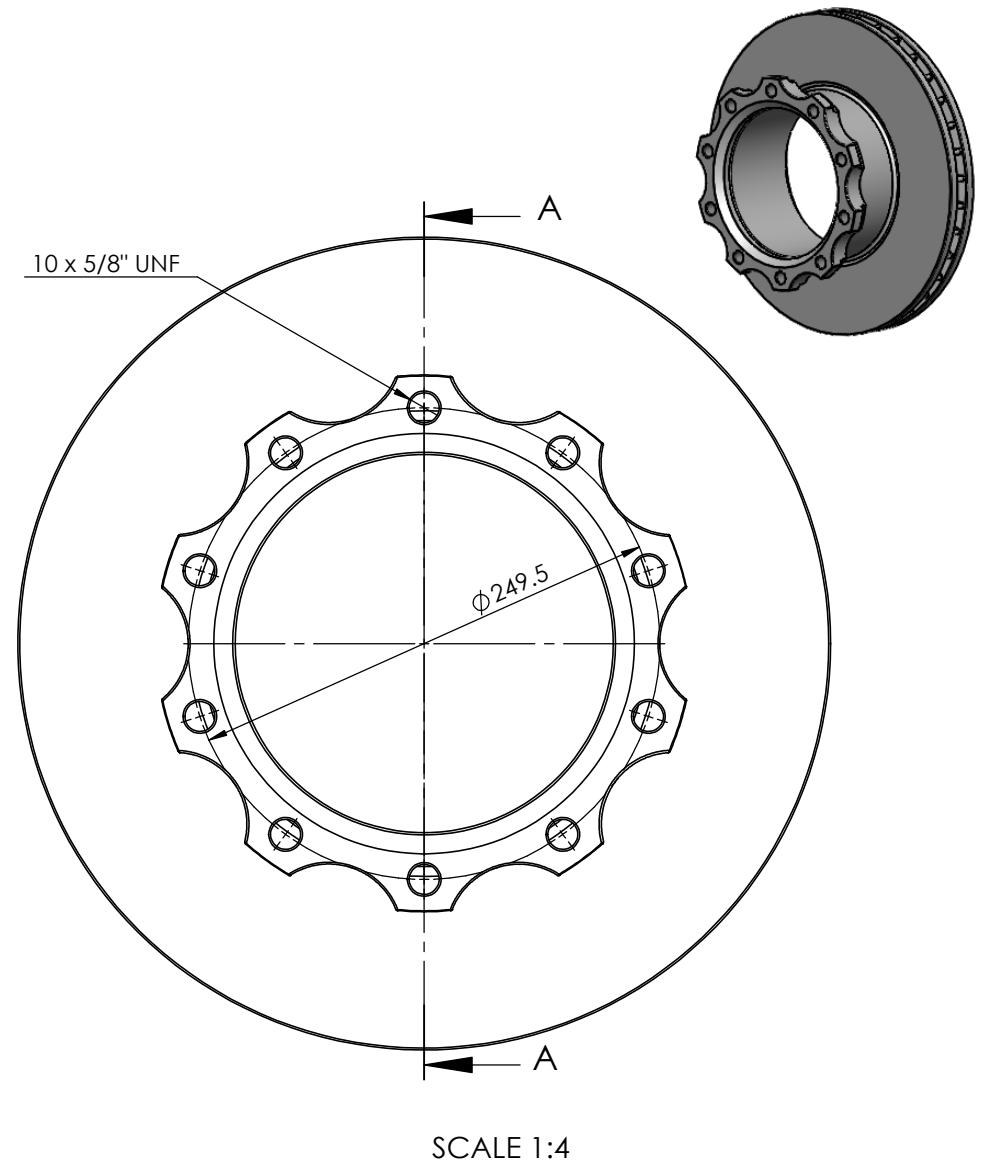

SECTION A-A  
SCALE 1 : 3

Drawn By: AD	Description: NZ Disc Rotor
Date: 19/10/16	Part No: BD8436 NZ
Revision: Customer	Material: