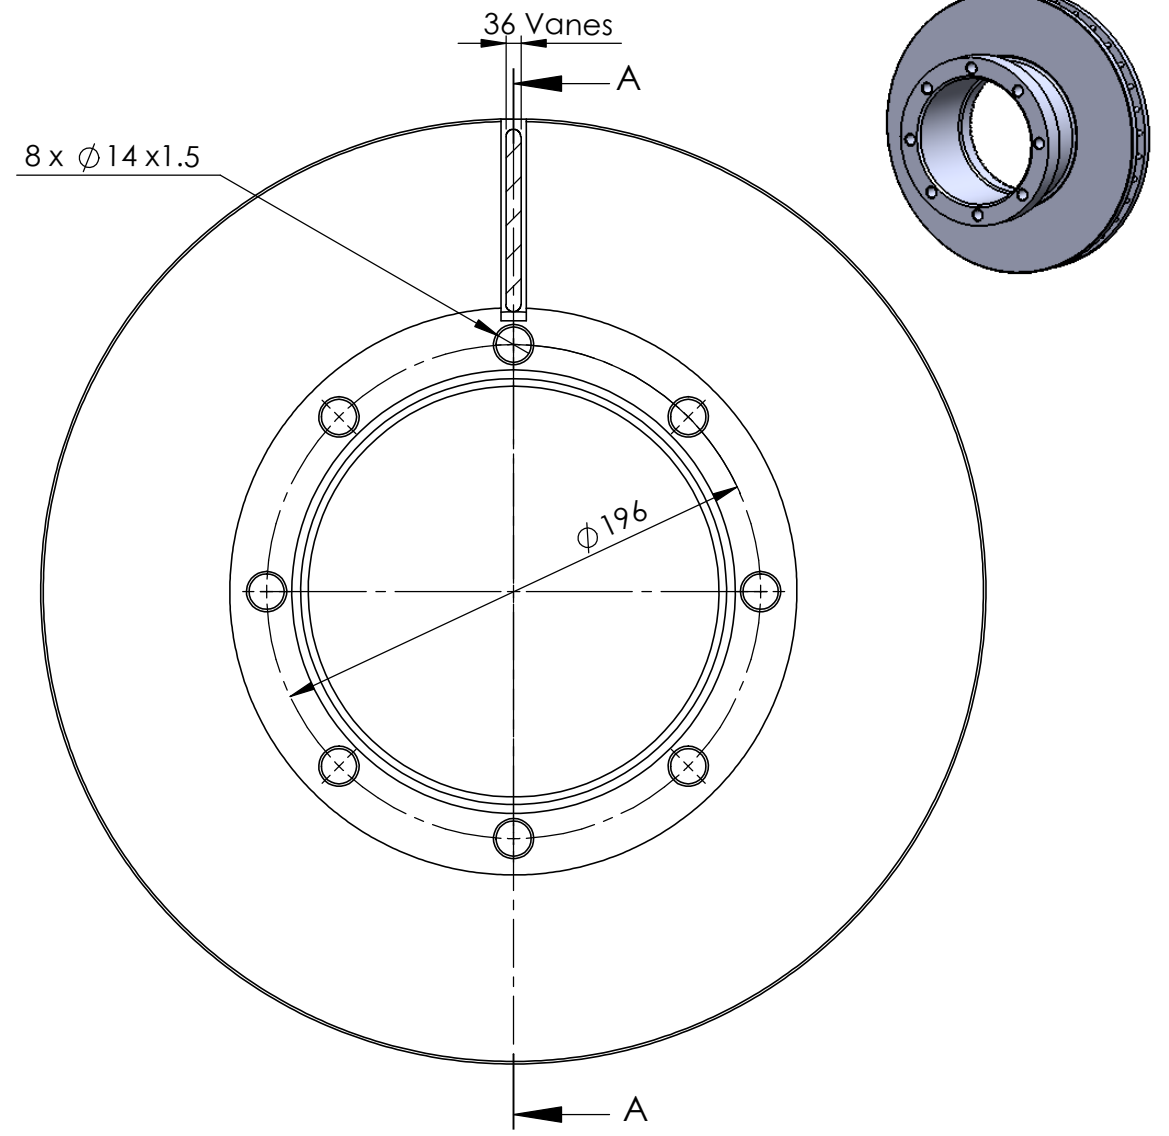

SECTION A-A
SCALE 1 : 3

Drawn By: AD	Description: Disc Rotor
Date: 5/12/14	Part No: BD8433
Revision: Customer	Material: