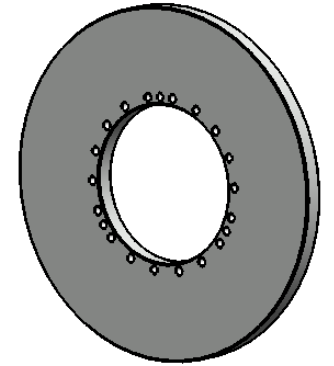

SECTION A-A
SCALE 1 : 5.5

Drawn By: AD	Description: Disc Rotor 710mm
Date: 12/12/14	Part No: BD7521-710
Revision: Customer	Material: