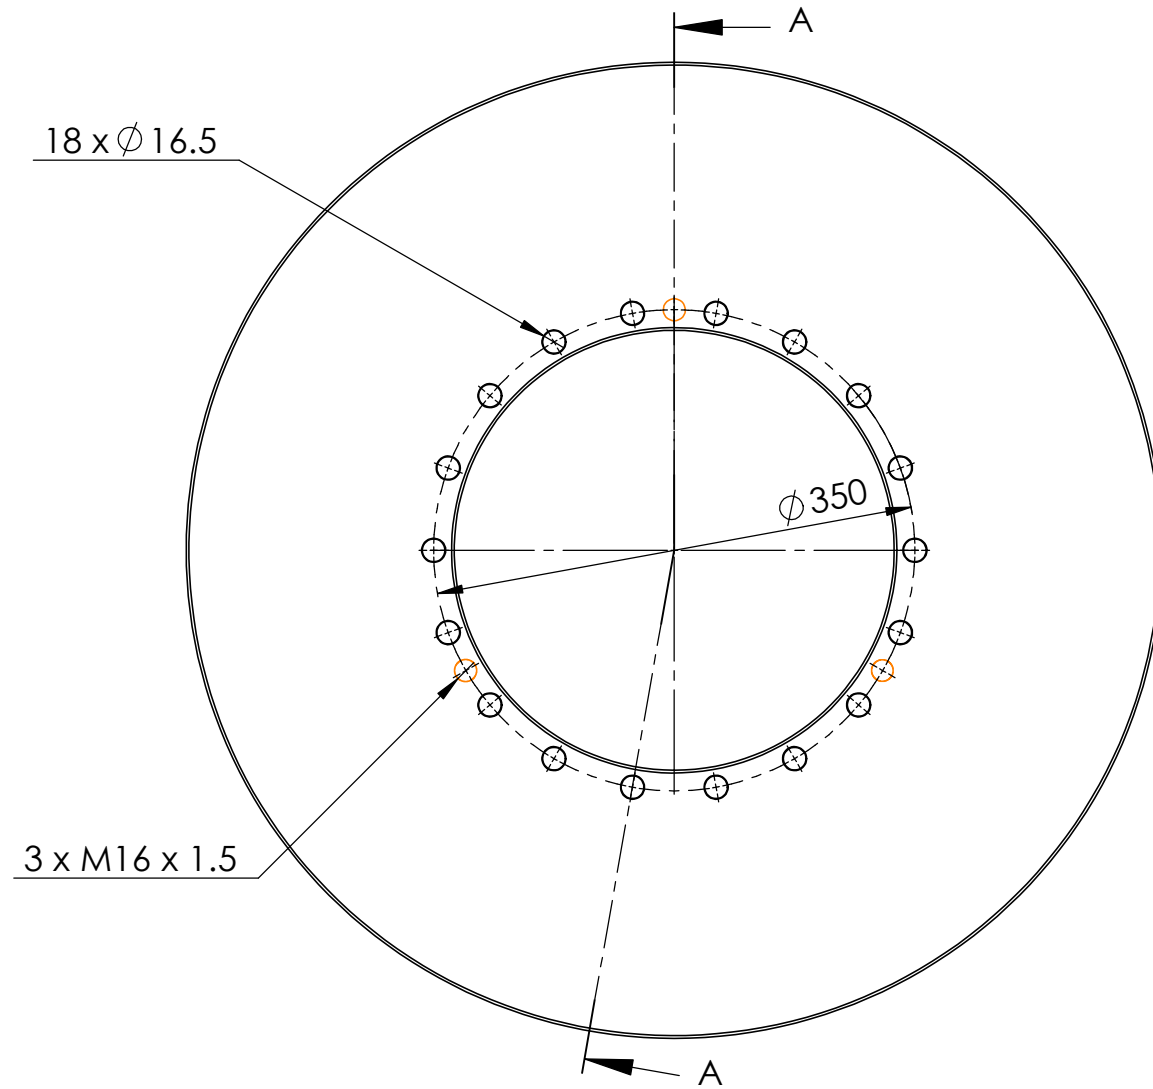

SECTION A-A
SCALE 1 : 5.5

Drawn By: AD	Description: Disc Rotor 710mm
Date: 12/12/14	Part No: BD7521-710
Revision: Customer	Material: