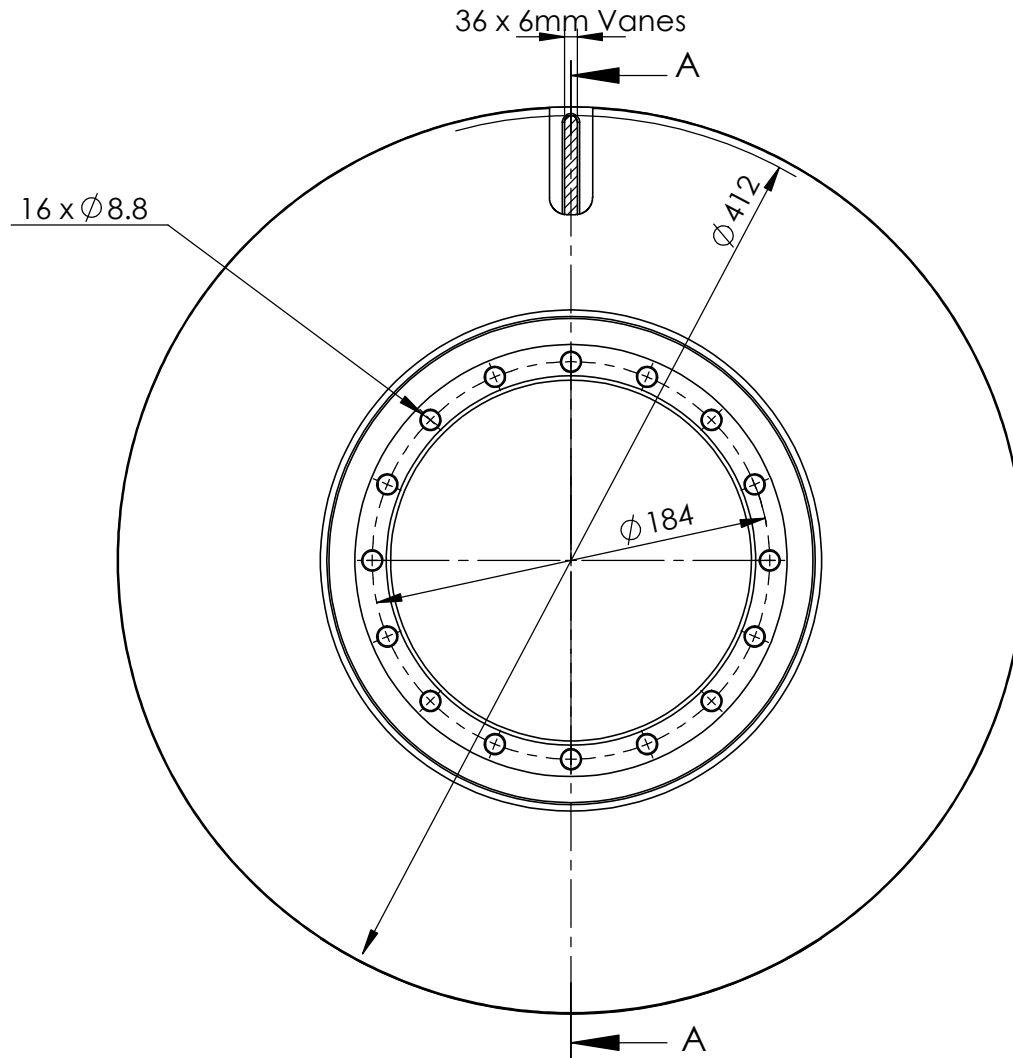

SECTION A-A
SCALE 1 : 3.5

Drawn By: AD	Description: Disc Rotor
Date: 8/12/14	Part No: BD3218-X-1376
Revision: Customer	Material: