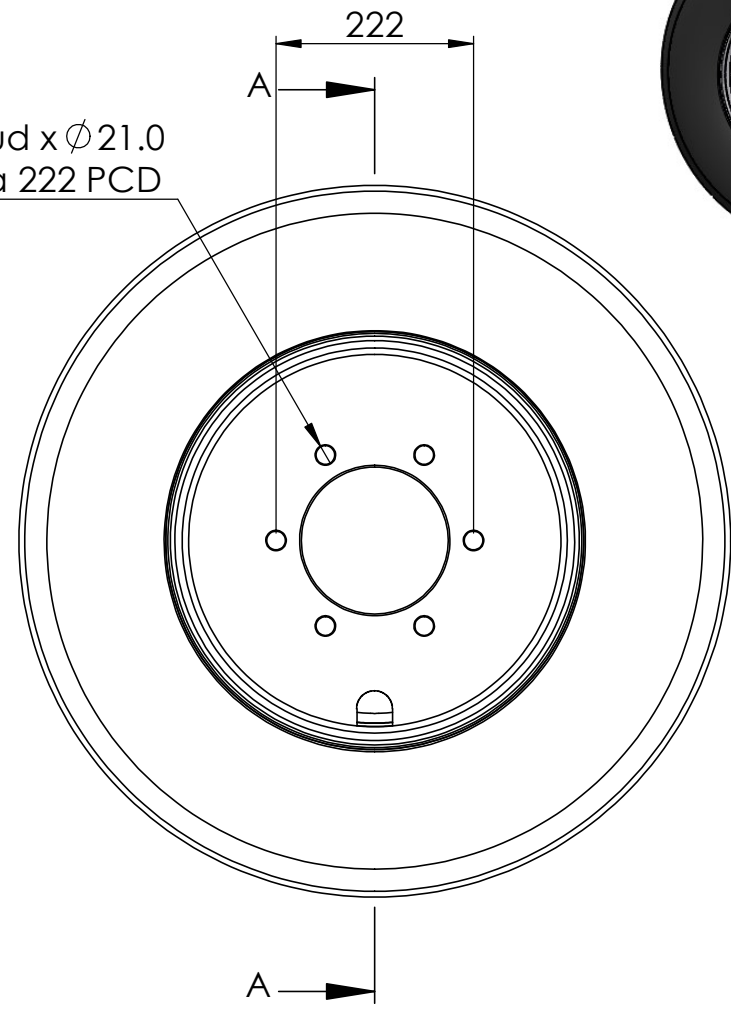

6 Stud x ϕ 21.0
on a 222 PCD

Technical Specifications		
	Size	Max Load Single Wheel
Tyre	235/75R17.5	2725kgs
Rim	17.5 x 6.0	1500kgs

Drawn By:
AD

Date:
12/05/23

Revision:
1

Description:

6T Wheel
and
Tyre Assembly