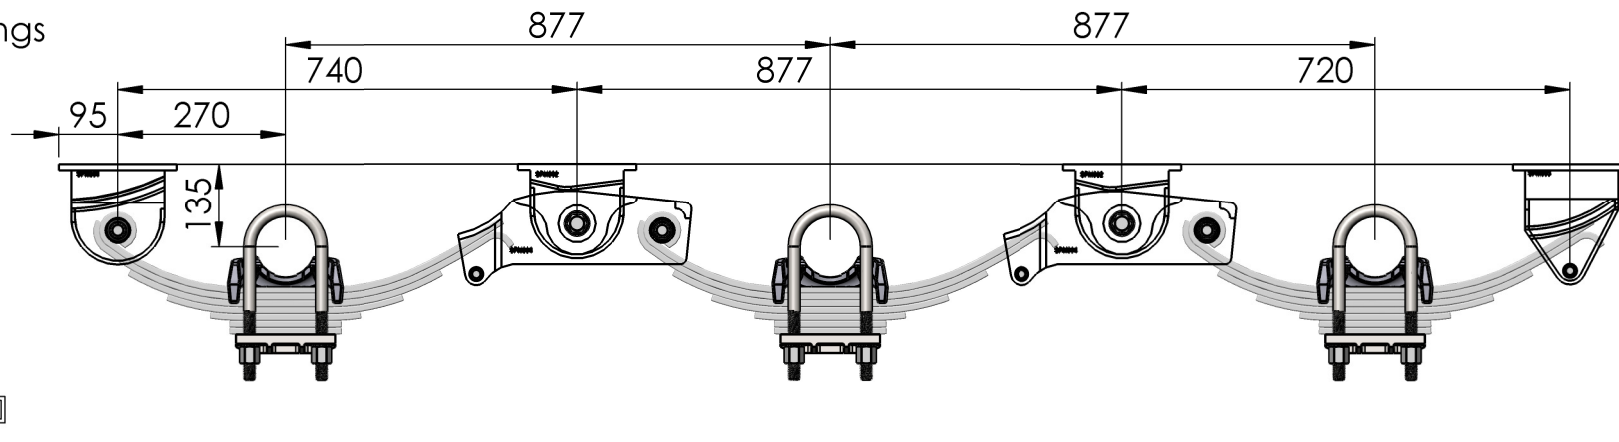

Short Springs

Long Springs

Spring width: 75mm

CTA No: CTA-044309

**ADR 38/05**  
**COMPLIANT**

Drawn By: AD	Description: 6T Tri Underslung GA Mechanical Suspension	
Dwg No: MS6T3US		
Date: 25/07/22		