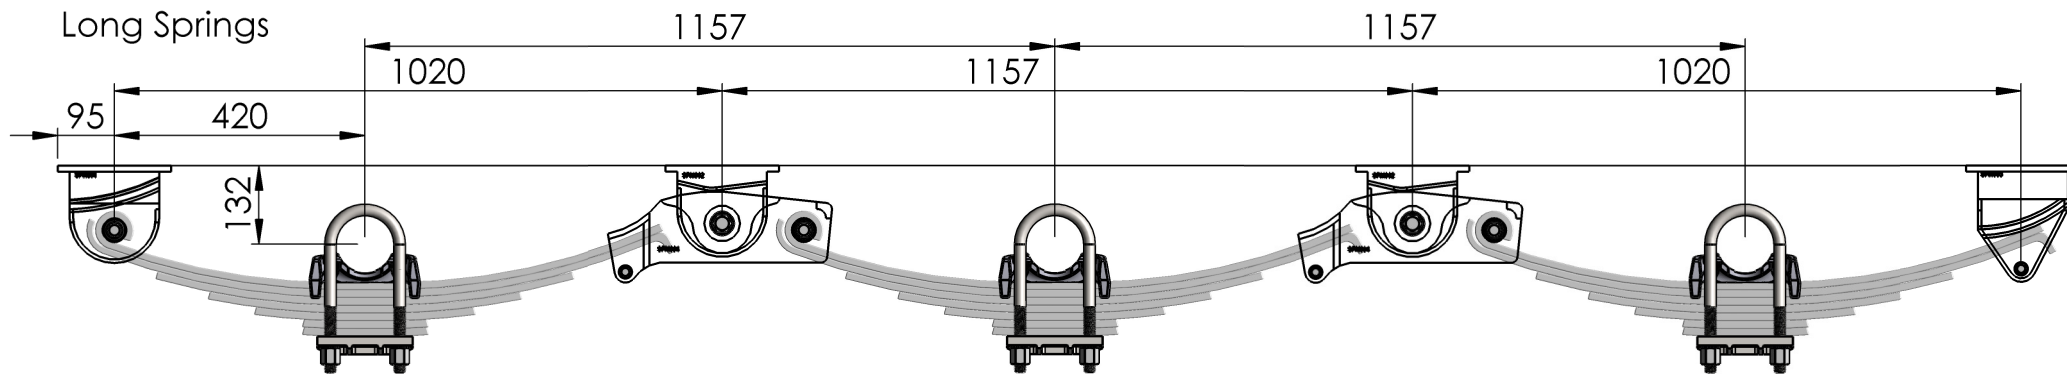

Short Springs

Long Springs

Spring width: 75mm

CTA No: CTA-044309

**ADR 38/05**  
**COMPLIANT**

Drawn By: AD	Description: 6T Tri Underslung GA Mechanical Suspension	
Dwg No: MS6T3US		
Date: 25/07/22		