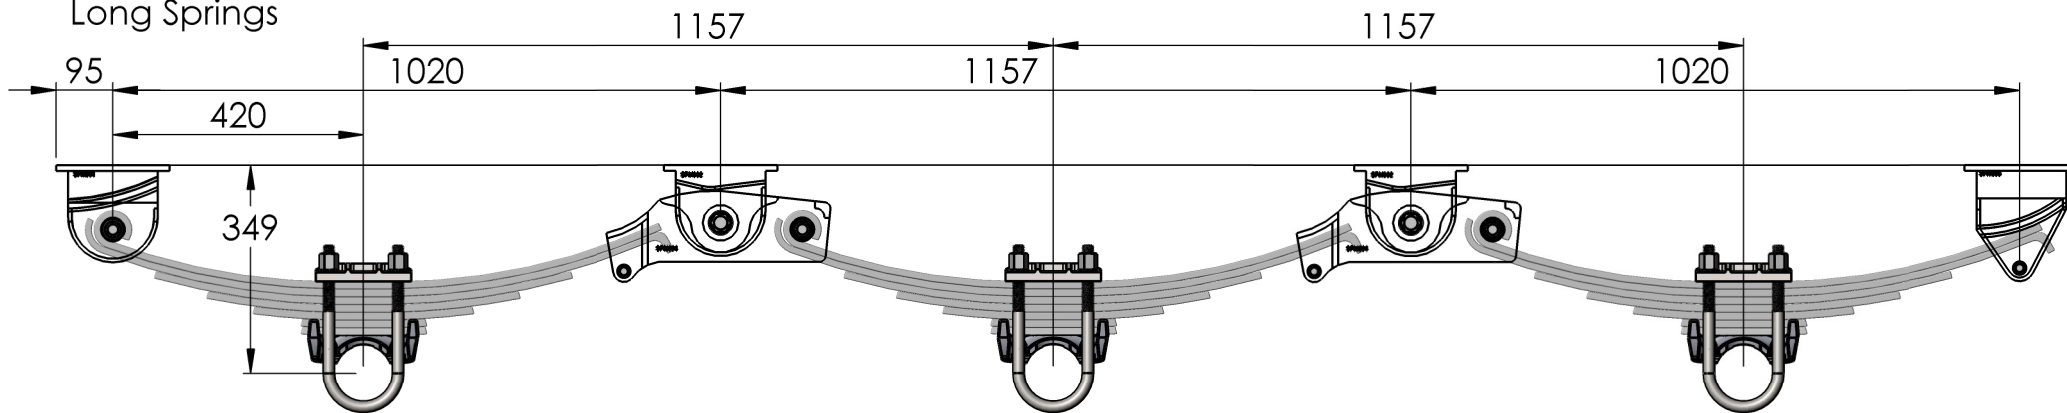

Short Springs

Long Springs

Spring width: 75mm

CTA No: CTA-044309

ADR 38/05
COMPLIANT

Drawn By:	AD
Dwg No:	MS6T3OS
Date:	25/07/22

Description:	6T Tri
	Overslung GA
	Mechanical Suspension