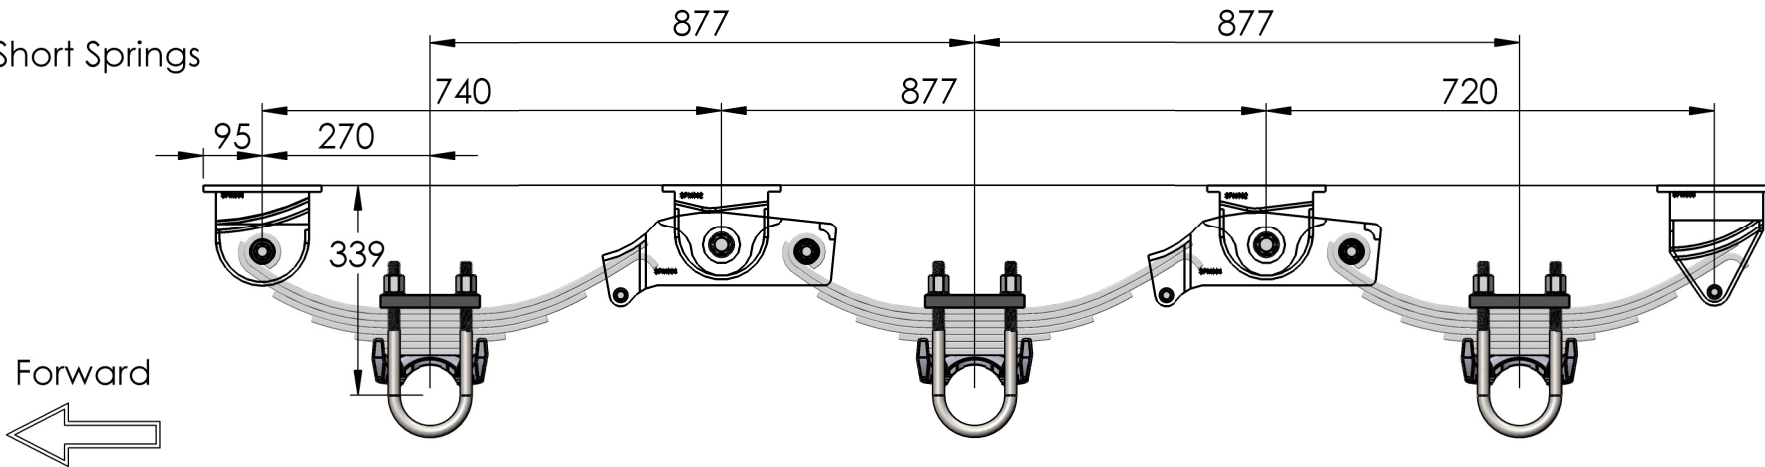

Short Springs

Long Springs

Spring width: 75mm

CTA No: CTA-044309

ADR 38/05
COMPLIANT

Drawn By:	AD
Dwg No:	MS6T3OS
Date:	25/07/22

Description:	6T Tri
	Overslung GA
	Mechanical Suspension