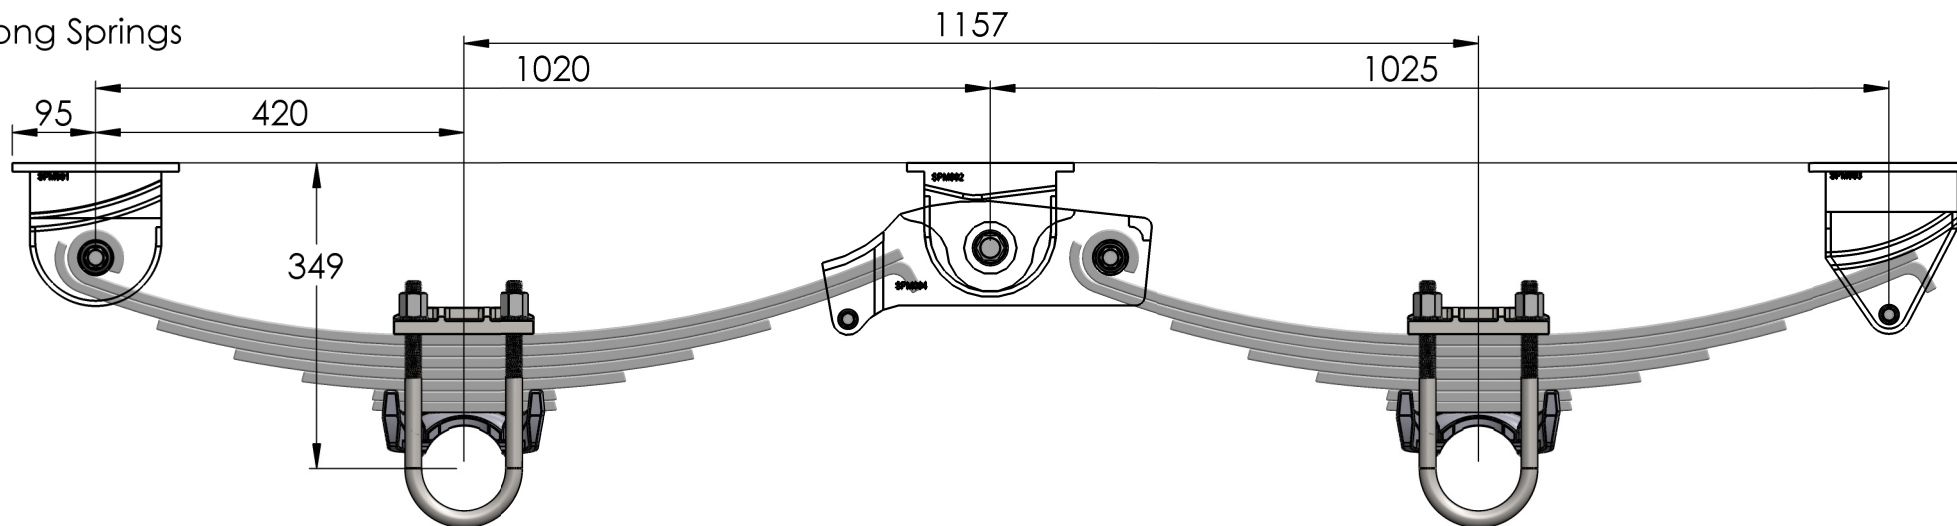

Short Springs

Long Springs

Spring width: 75mm

CTA No: CTA-044311

ADR 38/05
COMPLIANT

Drawn By:
AD
Dwg No:
MS6T2OS
Date:
25/07/22

Description:
5 & 6T Tandem
Overslung GA
Mechanical Suspension