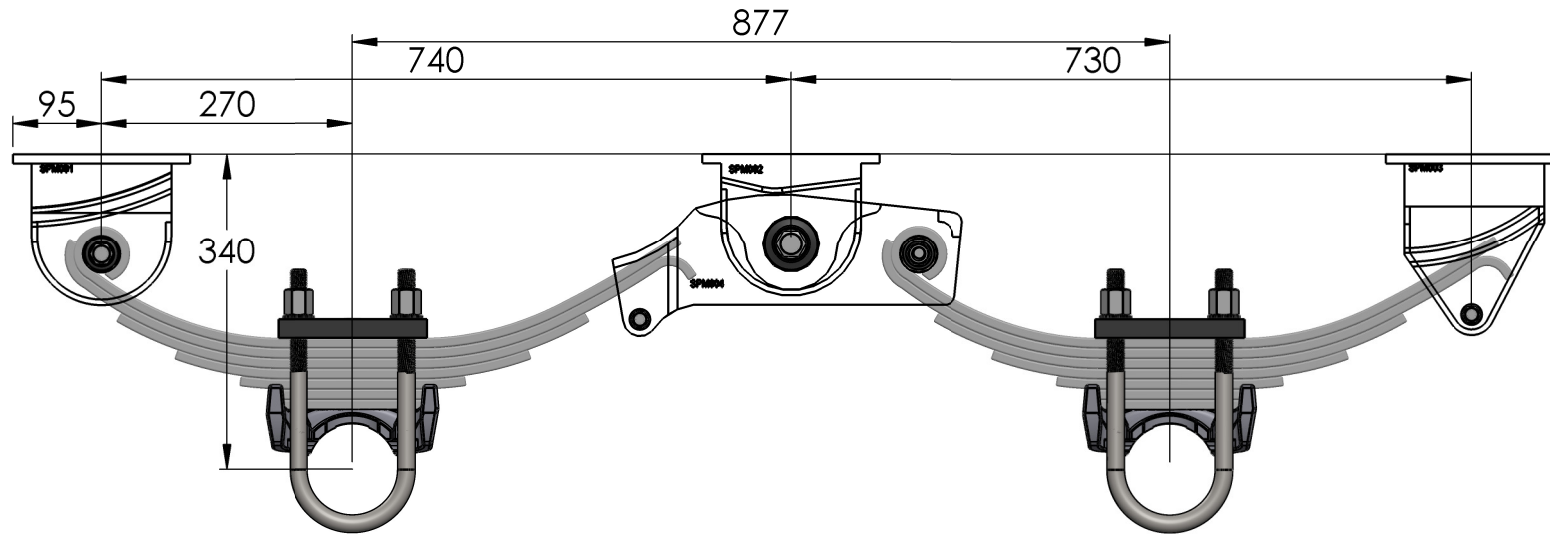

Short Springs

Long Springs

Spring width: 75mm

CTA No: CTA-044311

ADR 38/05
COMPLIANT

Drawn By:
AD
Dwg No:
MS6T2OS
Date:
25/07/22

Description:
5 & 6T Tandem
Overslung GA
Mechanical Suspension