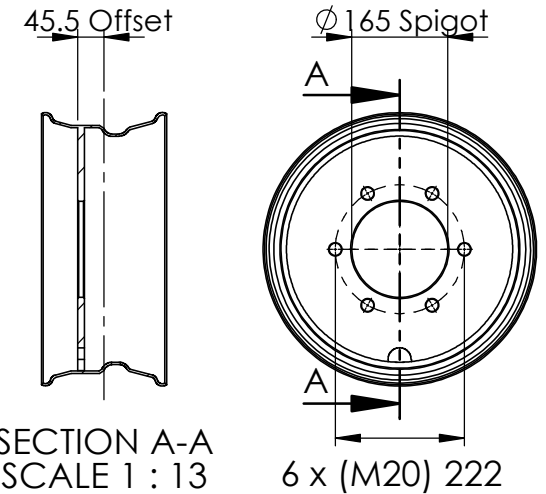

*NOTE:
THIS DIMENSION IS FOR 45.5mm
OFFSET RIM.

Front
←

Cam Position 1

Cam Position 2

CTA No.	CTA-042912
---------	------------

Gross axle load may be determined by ratings of tyres being used.

Technical Specifications		
	Size	Max Load Single Wheel
Tyre	235/75R17.5	2725
Rim	6.75 x 17.5	3000

**ADR 38/05
COMPLIANT**

Drawn By: AD	Description: 6T Single wheel Axle 2150 Drum Face	
Dwg No: 611		
Date: 20/01/23		