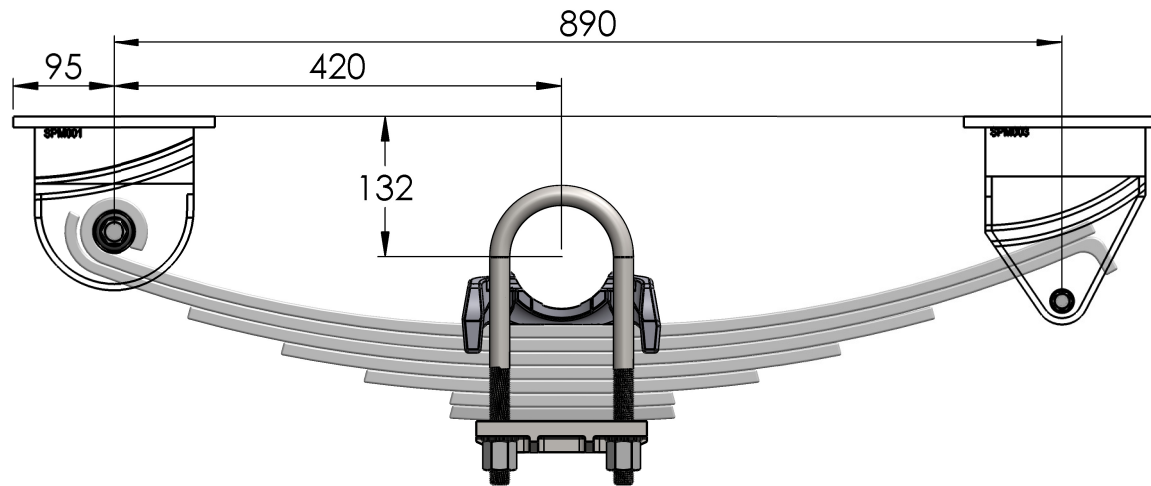

Short Springs

Forward
←

Long Springs

Spring width: 75mm

CTA No: CTA-044316

ADR 38/05
COMPLIANT

Drawn By: AD	Description: 5 & 6T Single Underslung GA Mechanical Suspension
Dwg No: MS6T1US	
Date: 18/07/22	