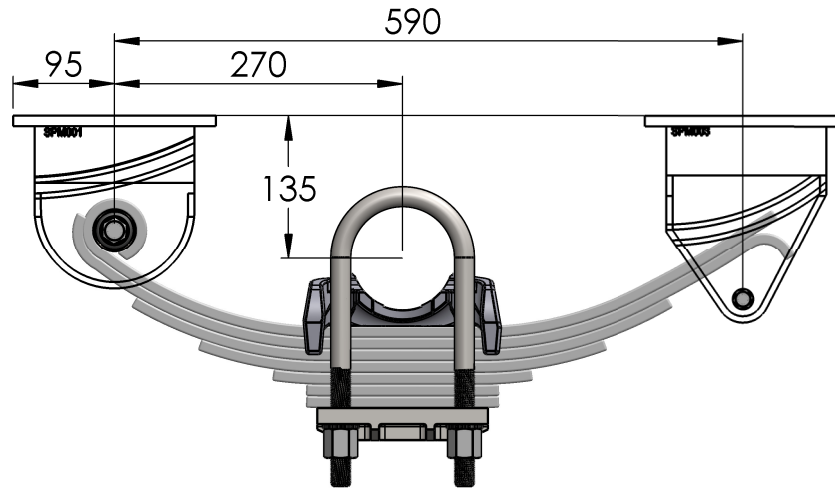

Short Springs

Forward
←

Long Springs

Spring width: 75mm

CTA No: CTA-044316

ADR 38/05
COMPLIANT

Drawn By: AD	Description: 5 & 6T Single Underslung GA Mechanical Suspension
Dwg No: MS6T1US	
Date: 18/07/22	