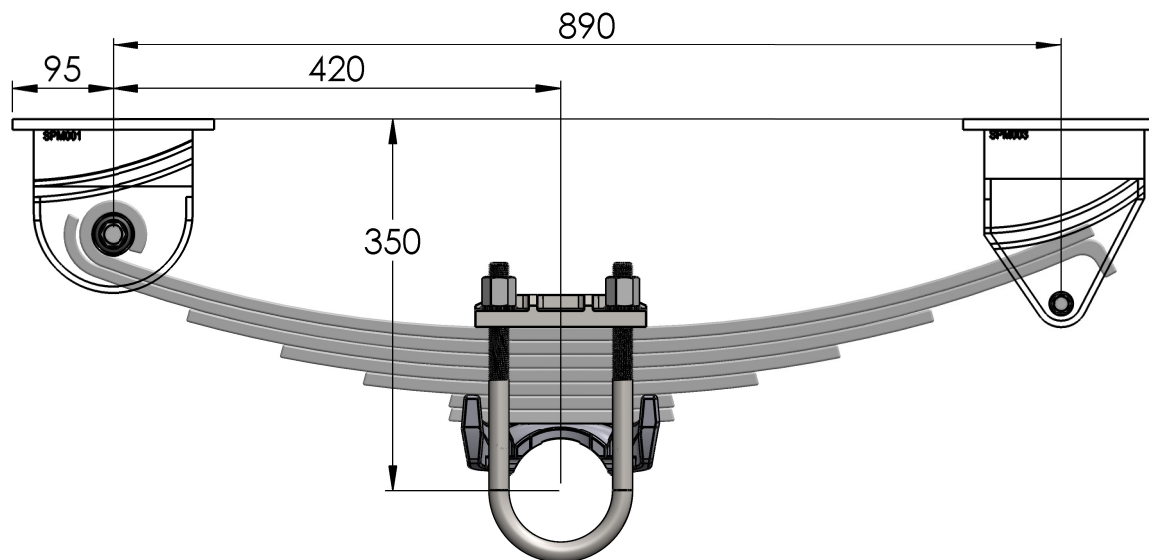

Short Springs

Forward

Long Springs

Spring width: 75mm

CTA No: CTA-044316

ADR 38/05
COMPLIANT

Drawn By:
AD
Dwg No:
MS6T10S
Date:
25/07/22

Description:
5 & 6T Single
Overslung GA
Mechanical Suspension