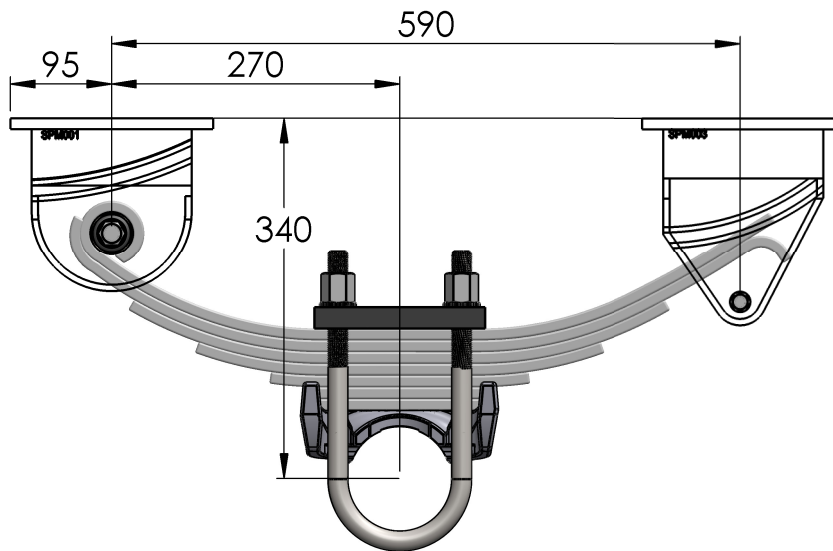

Short Springs

Forward

Long Springs

Spring width: 75mm

CTA No: CTA-044316

ADR 38/05
COMPLIANT

Drawn By:
AD
Dwg No:
MS6T10S
Date:
25/07/22

Description:
5 & 6T Single
Overslung GA
Mechanical Suspension