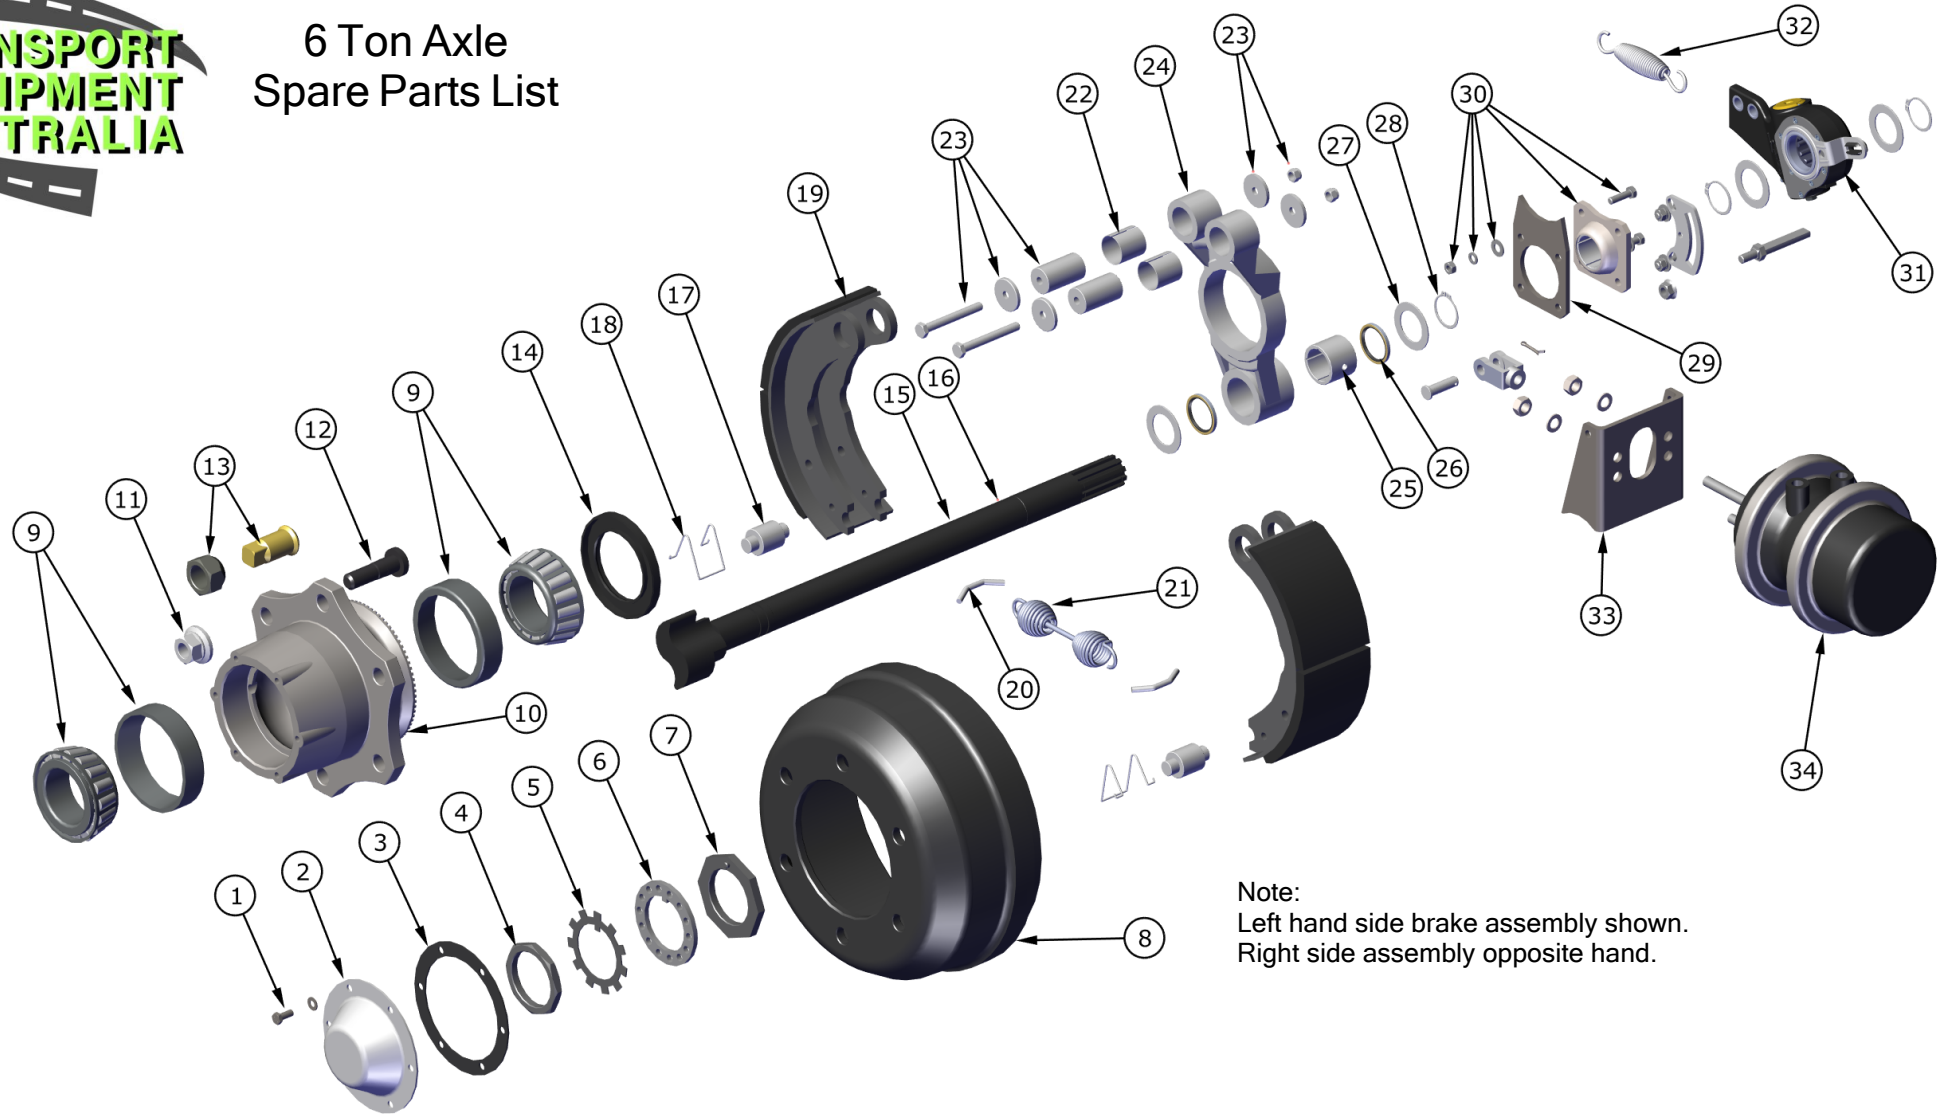

6 Ton Axle Spare Parts List

Note:
Left hand side brake assembly shown.
Right side assembly opposite hand.

BOM ID	Part Number	Description	Qty
1	AP6123	Hub Cap Bolt 5/16"	12
2	AP6121	6T Hub Cap	2
3	AP6122	6T Hub Cap Gasket	2
4	AP6119	6T Outer Axle Nut	2
5	AP6120TW	6T Axle Thrust Washer	2
6	AP6120	6T Lock Washer	2
7	AP6118	6T Inner Axle Nut	2
8	AP6117	6T Drum	2
9	AP6107	Bearing Cup & Cone Set	4
10	AP6104	6T Hub Assy	2
11	AP6111	Wheel Nut - M20 (suits 5T & 6T)	12
12	AP6108	Stud - M20 (suits 5T & 6T)	12

BOM ID	Part Number	Description	Qty
13	AP6113	Dual Wheel Nut Left Hand	12
14	AP6116	6T Hub Seal	2
15	AP6210	Camshaft - Left	1
16	AP6211	Camshaft - Right	1
17	AP6220	SCam Roller	4
18	AP6221	Roller Clip	4
19	AP6201	Brake Shoe Assy (311x100)	4
20	AP6224	Pin Return Spring	4
21	AP6205	Return Spring	2
22	AP6207	Anchor Pin Bush	4
23	AP6206	Anchor Pin Assy	4
24	AP6102	Brake Spider	2

BOM ID	Part Number	Description	Qty
25	AP6212	Camshaft Bush	2
26	AP6213	Camshaft Seal	4
27	AP6215	Camshaft Washer	8
28	AP6214	Camshaft Circlip	6
29	AP6217	Camshaft Mounting Bracket	2
30	AP6216	Cam Shaft Bush Mounting Kit	2
31	AP6219A	Auto Slack Adjuster	2
32	AP6225	Slack Adjuster Return Spring	2
33	AP6124	Brake Booster Mounting Bracket - 95mm	2
34	BC1216	Brake Booster 12/16	2
35	AP6100	Brake Shoe Replacement Kit (17, 18, 19, 20, 21, 22, 23)	2